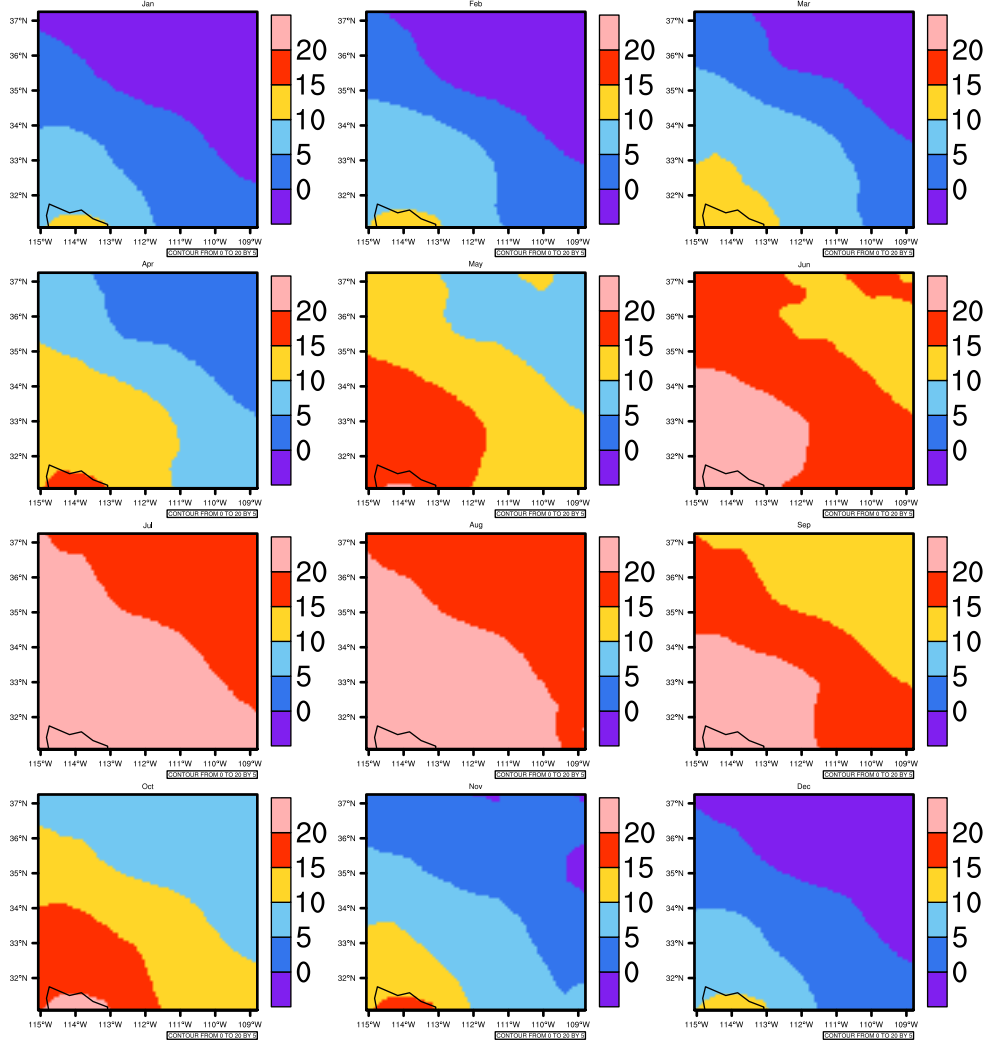

## Monthly tasmin (c) In 1975-2005 MIROC4h historical - Arizona

AgriMetSoft (2020). Climate Maps. Available on:  
<https://agrimetsoft.com/maps>

Order a new map on <https://agrimetsoft.com/order>