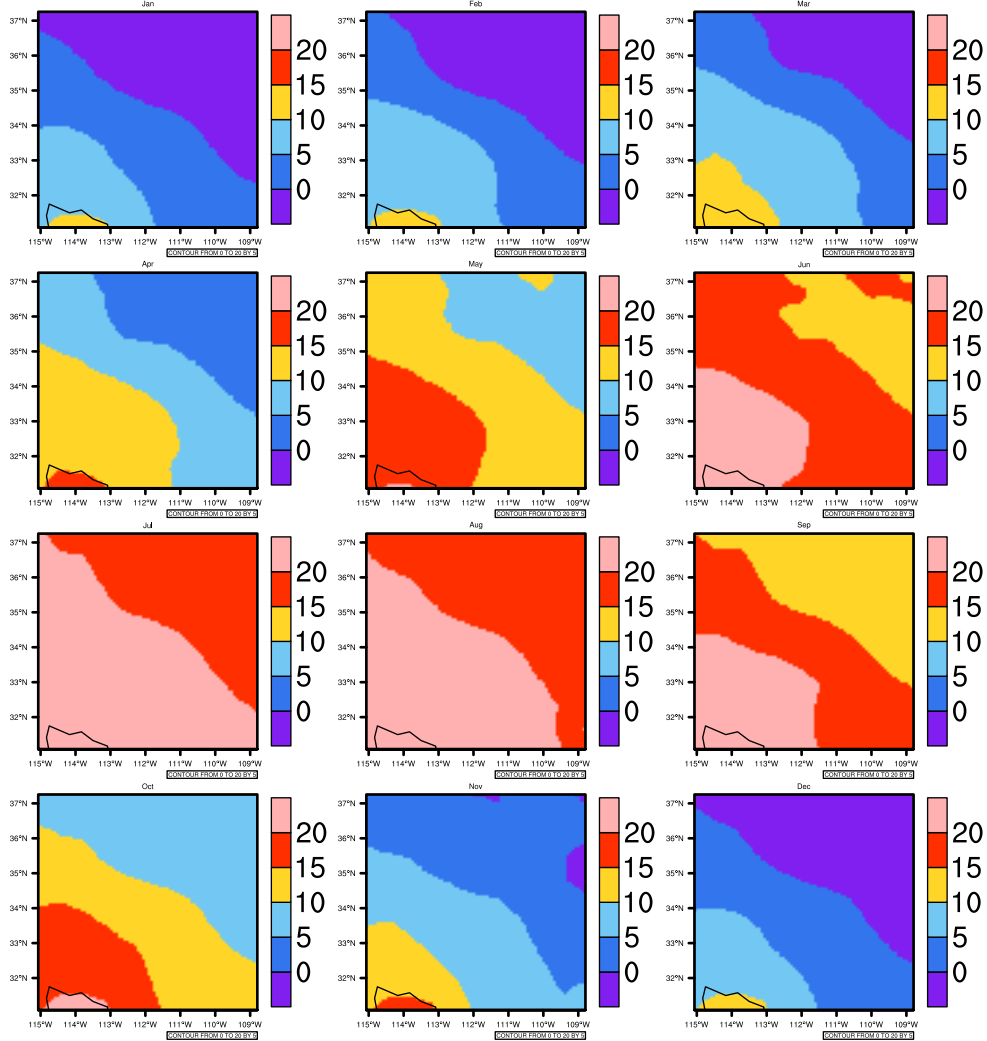

Monthly tasmin (c) In 1975-2005 MIROC4h historical - Arizona

AgriMetSoft (2020). Climate Maps. Available on:
<https://agrimetsoft.com/maps>

Order a new map on <https://agrimetsoft.com/order>

[You can request maps from any dataset from the AgriMetSoft Team.](#)