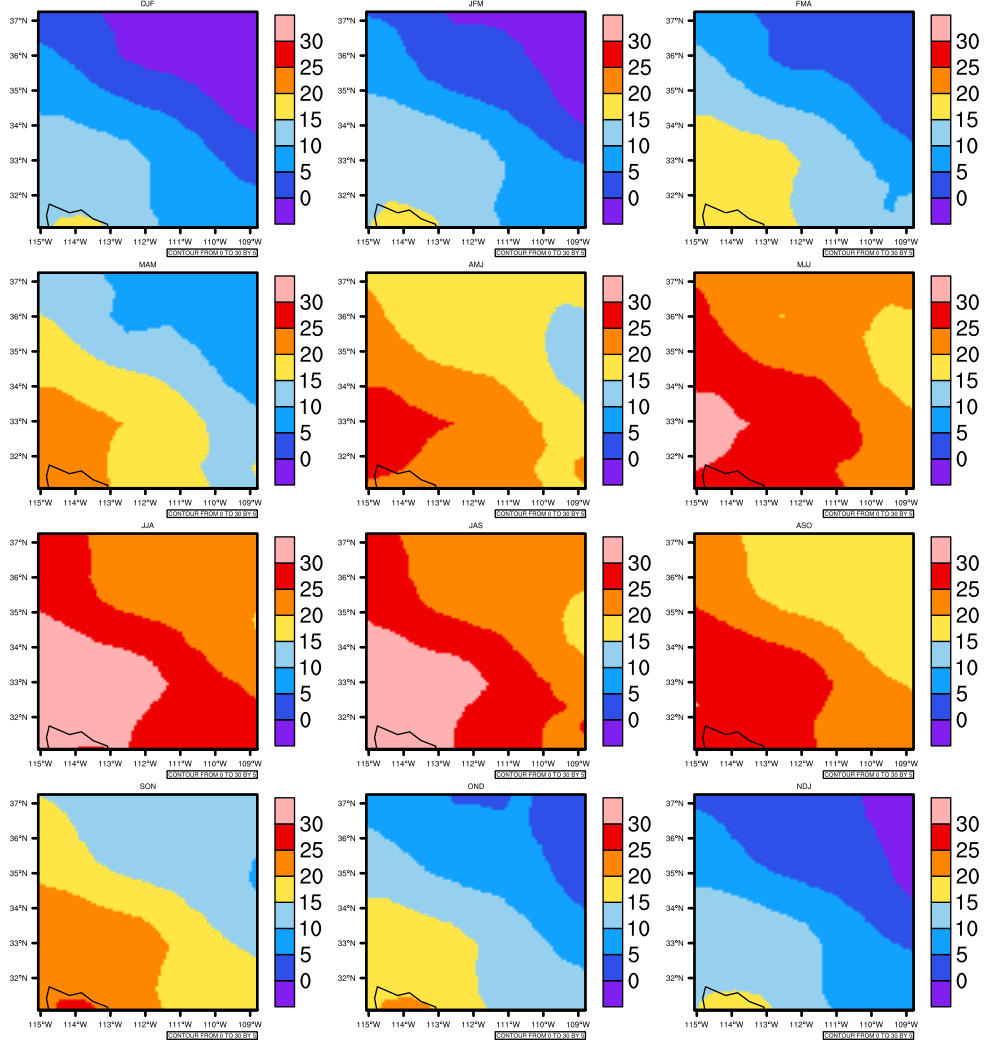

Seasonally tas (c) In 1975-2005 MIROC4h historical - Arizona

AgriMetSoft (2020). Climate Maps. Available on:
<https://agrimetsoft.com/maps>

Order a new map on <https://agrimetsoft.com/order>

[You can request maps from any dataset from the AgriMetSoft Team.](#)