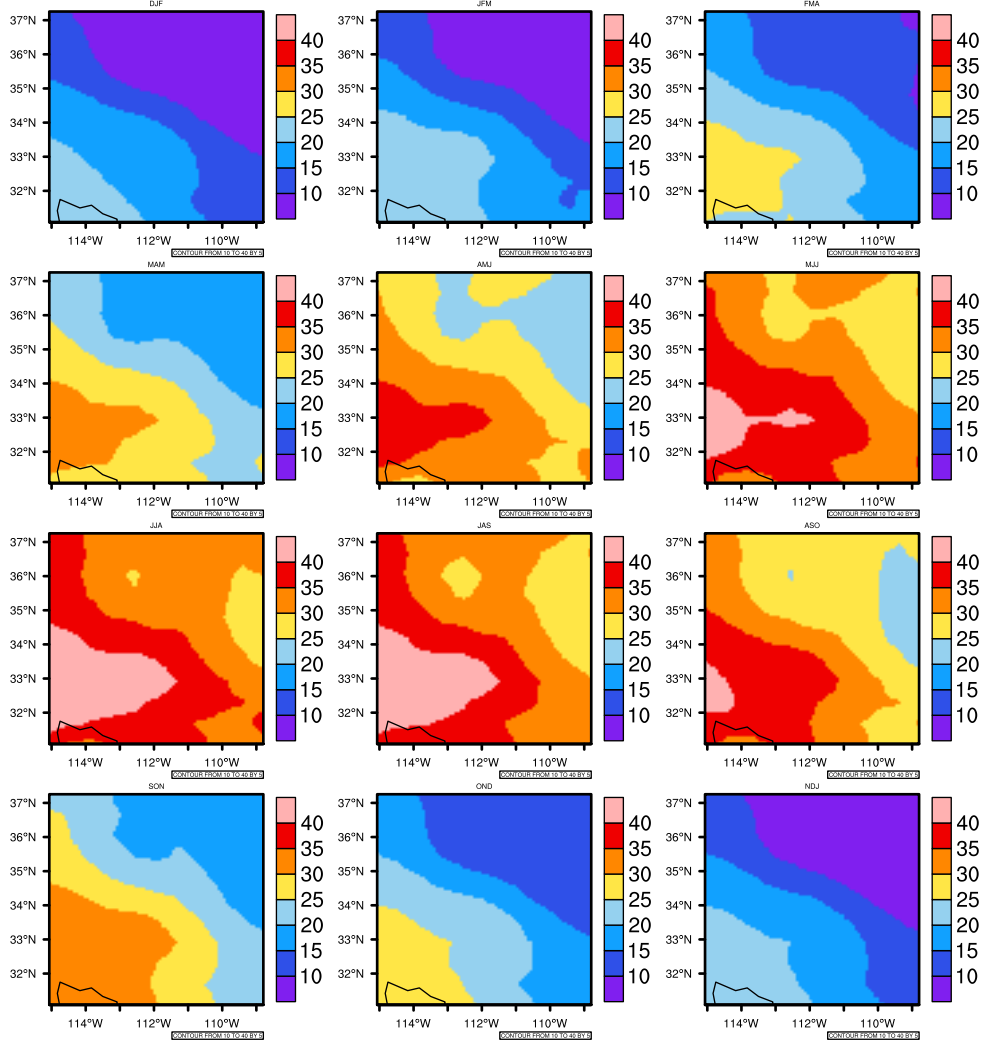

Seasonally tasmax (c) In 2020-2029 MIROC4h RCP45 - Arizona

AgriMetSoft (2020). Climate Maps. Available on:
<https://agrimetsoft.com/maps>

Order a new map on <https://agrimetsoft.com/order>

[You can request maps from any dataset from the AgriMetSoft Team.](#)