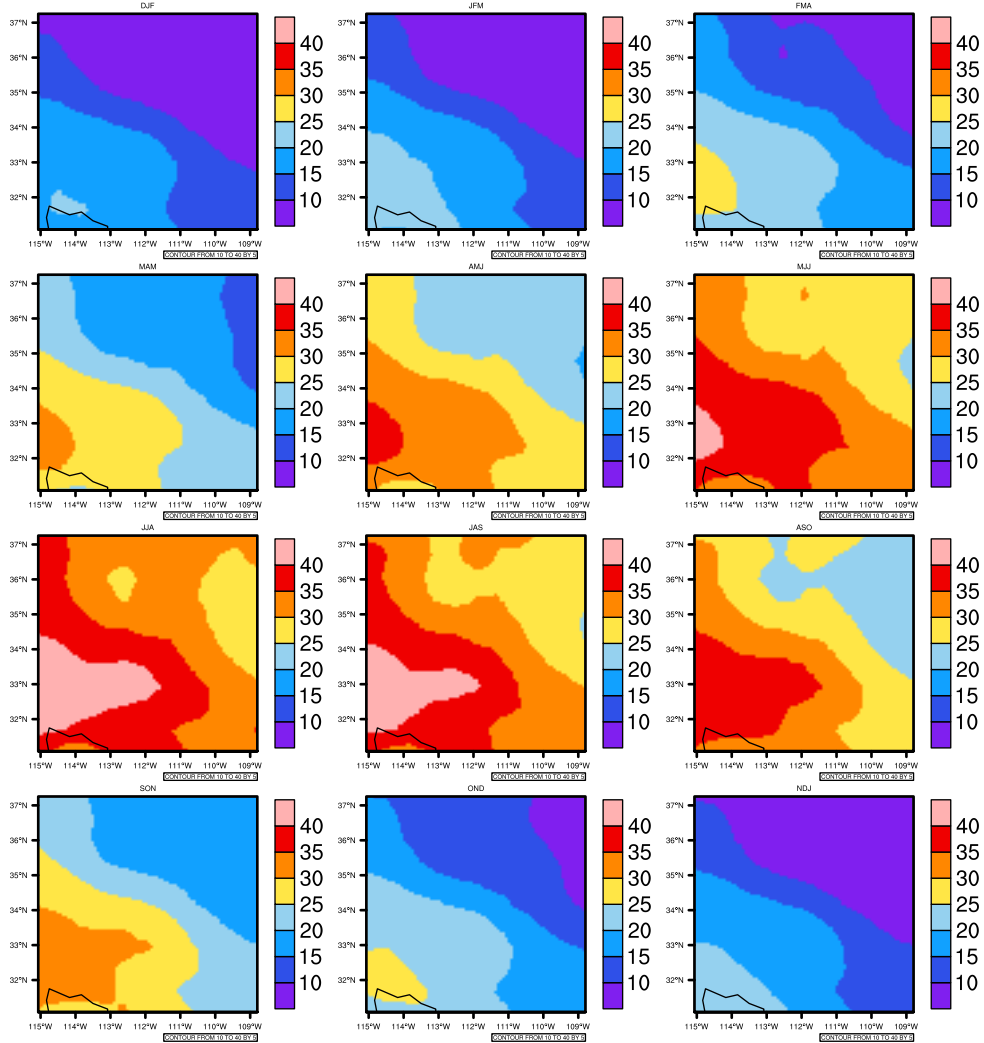

### Seasonally tasmax (c) In 1975-2005 MIROC4h historical - Arizona

AgriMetSoft (2020). Climate Maps. Available on:  
<https://agrimetsoft.com/maps>

Order a new map on <https://agrimetsoft.com/order>