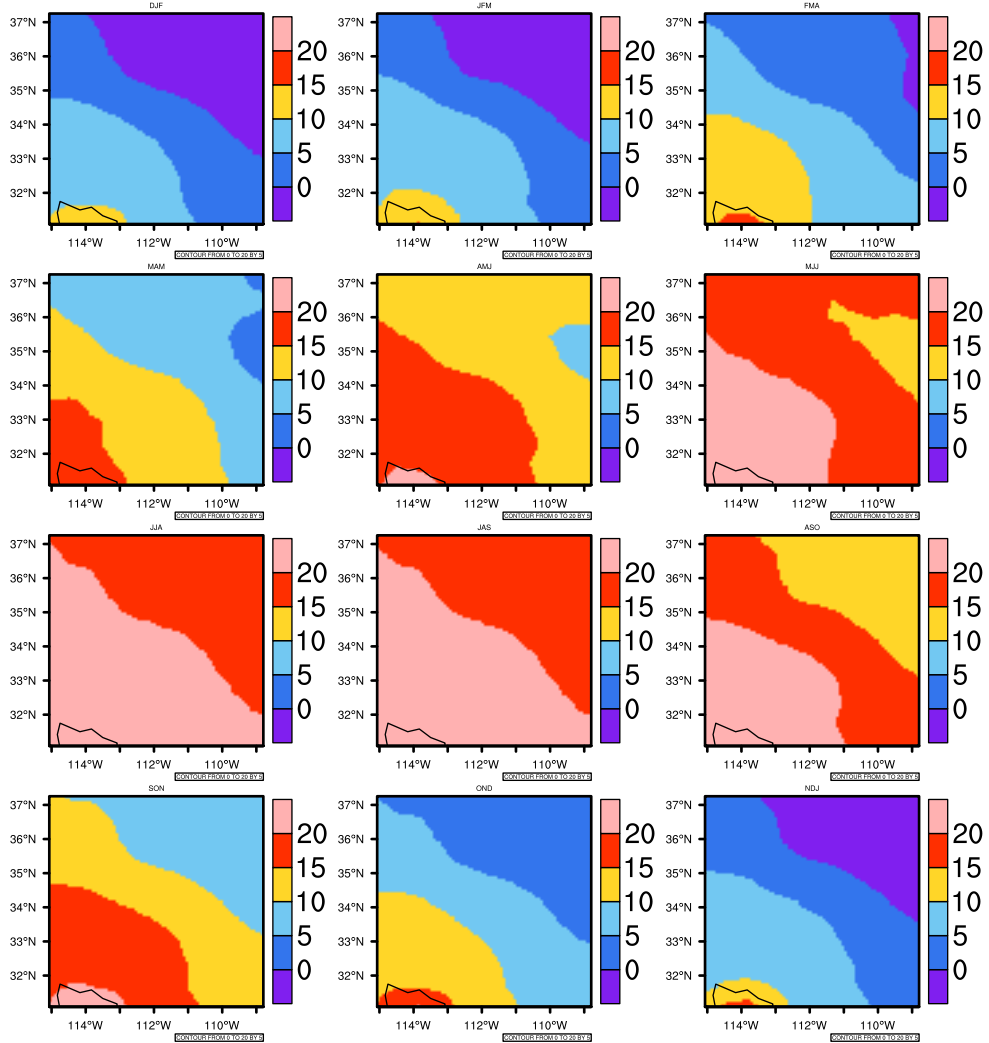

Seasonally tasmin (c) In 2020-2029 MIROC4h RCP45 - Arizona

AgriMetSoft (2020). Climate Maps. Available on:
<https://agrimetsoft.com/maps>

Order a new map on <https://agrimetsoft.com/order>