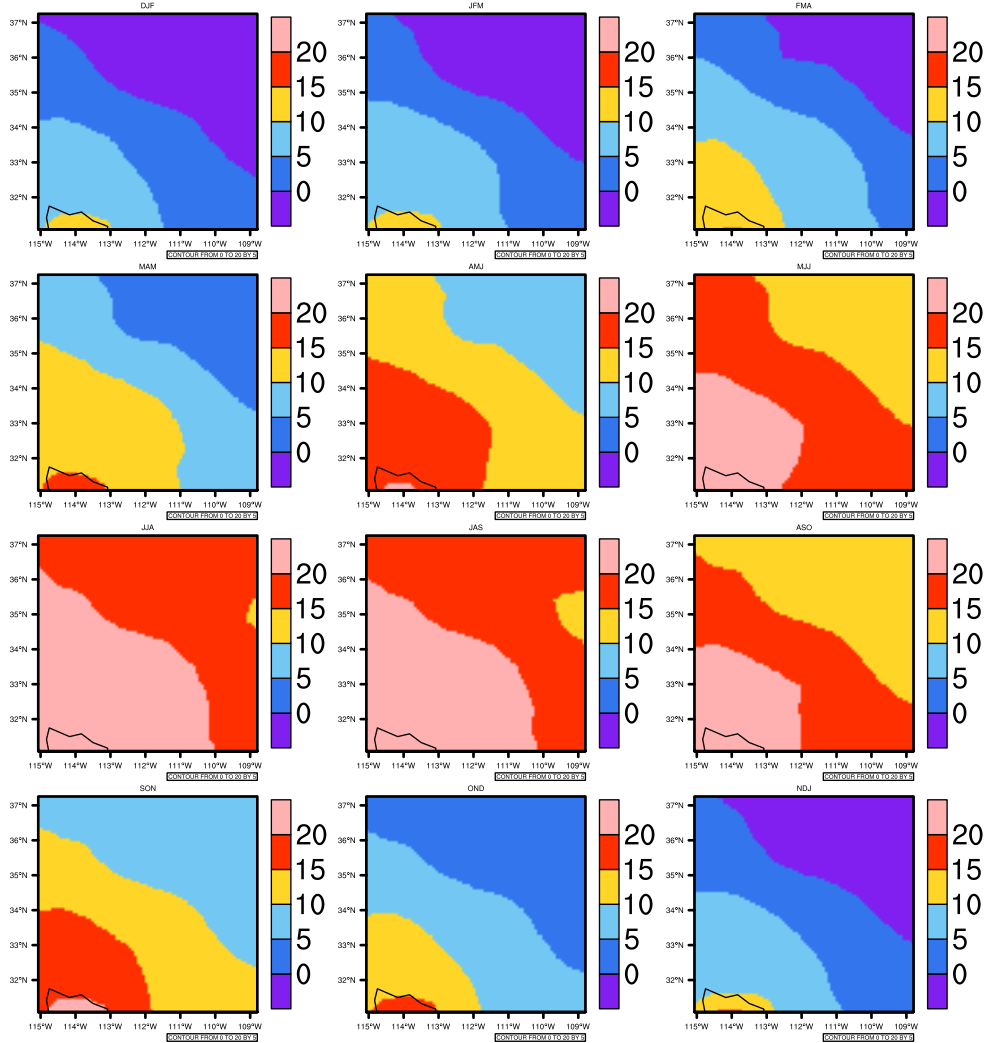

Seasonally tasmin (c) In 1975-2005 MIROC4h historical - Arizona

AgriMetSoft (2020). Climate Maps. Available on:
<https://agrimetsoft.com/maps>

Order a new map on <https://agrimetsoft.com/order>