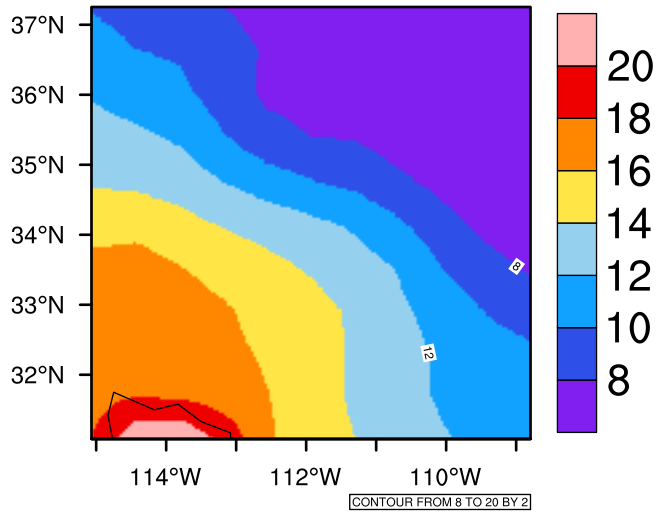

Yearly tasmin (c) In 2020-2029 MIROC4h RCP45 - Arizona

[You can request maps from any dataset from the AgriMetSoft Team.](#)