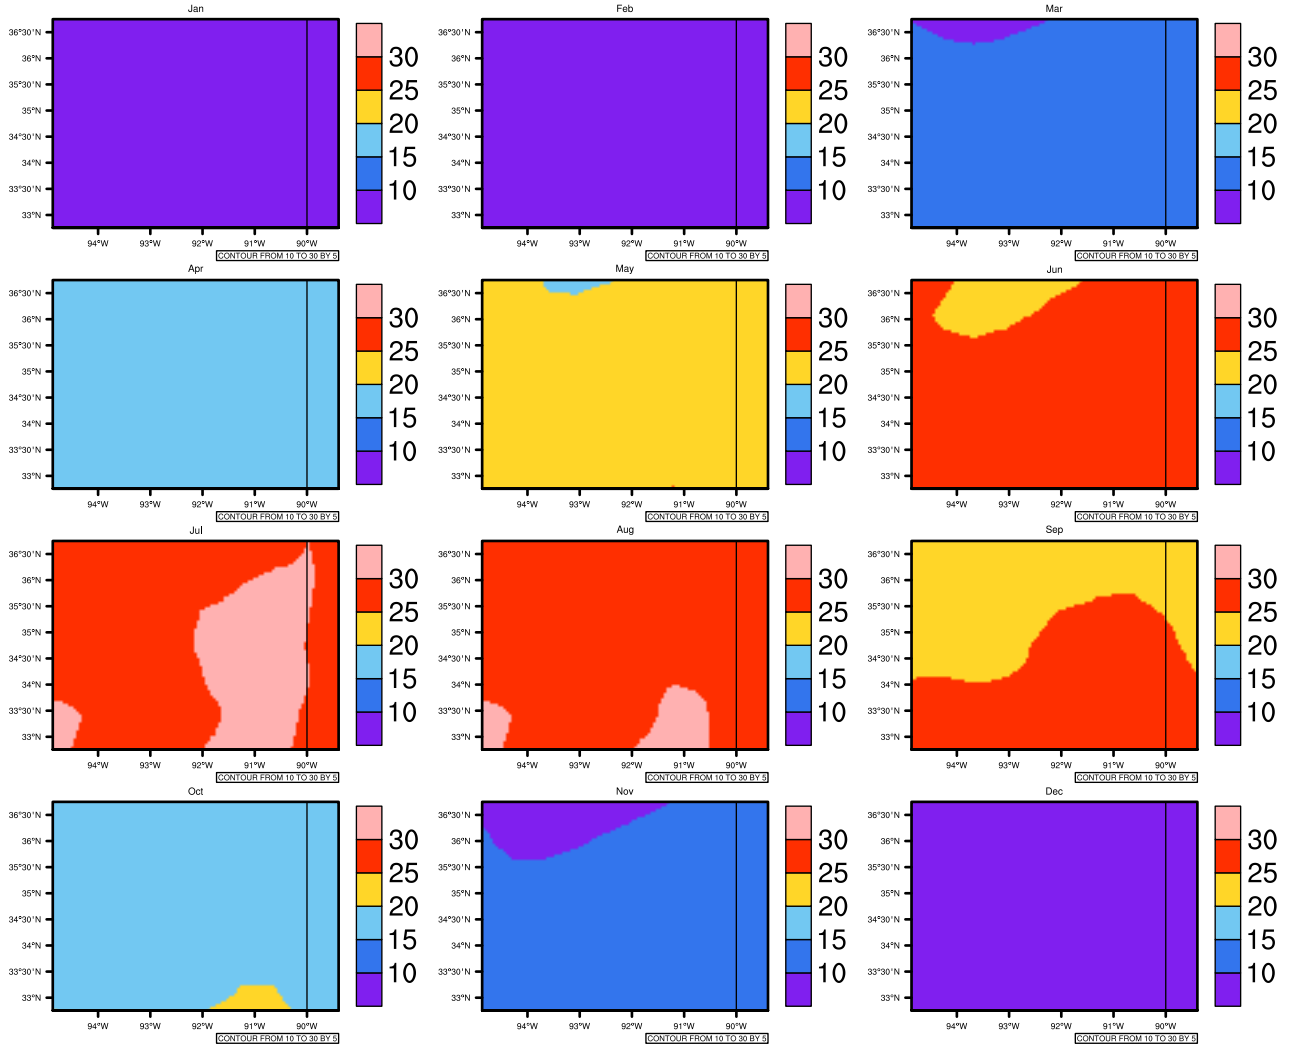

Monthly tas (c) In 1975-2005 MIROC4h historical - Arkansas

AgriMetSoft (2020). Climate Maps. Available on: <https://agrimetsoft.com/maps>

[Order a new map on <https://agrimetsoft.com/order>