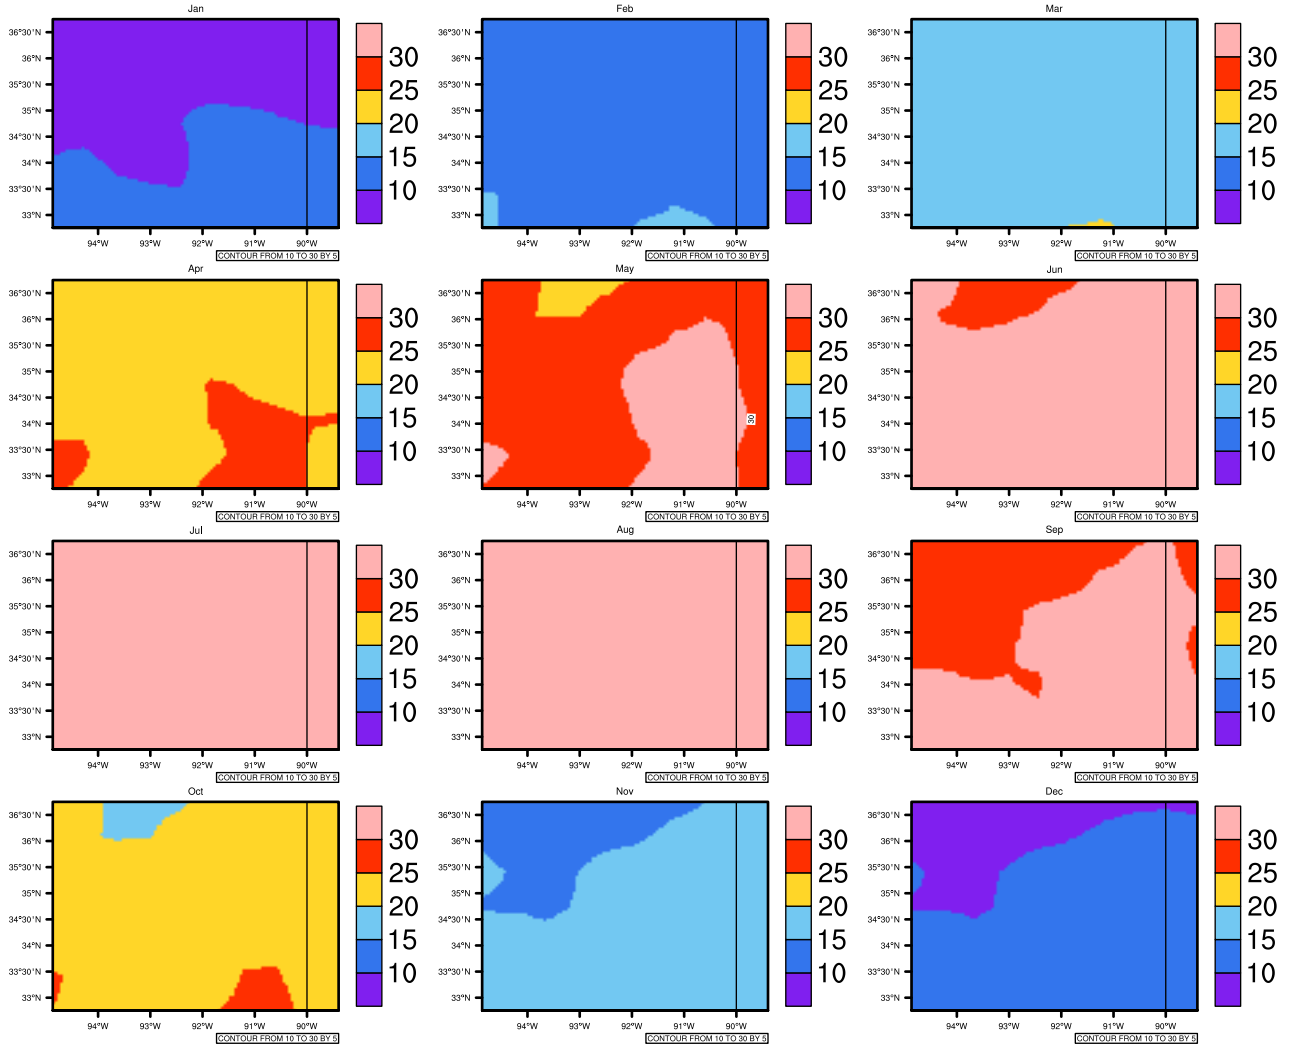

## Monthly tasmx (c) In 1975-2005 MIROC4h historical - Arkansas

AgriMetSoft (2020). Climate Maps. Available on:  
<https://agrimetsoft.com/maps>

[Order a new map on <https://agrimetsoft.com/order>