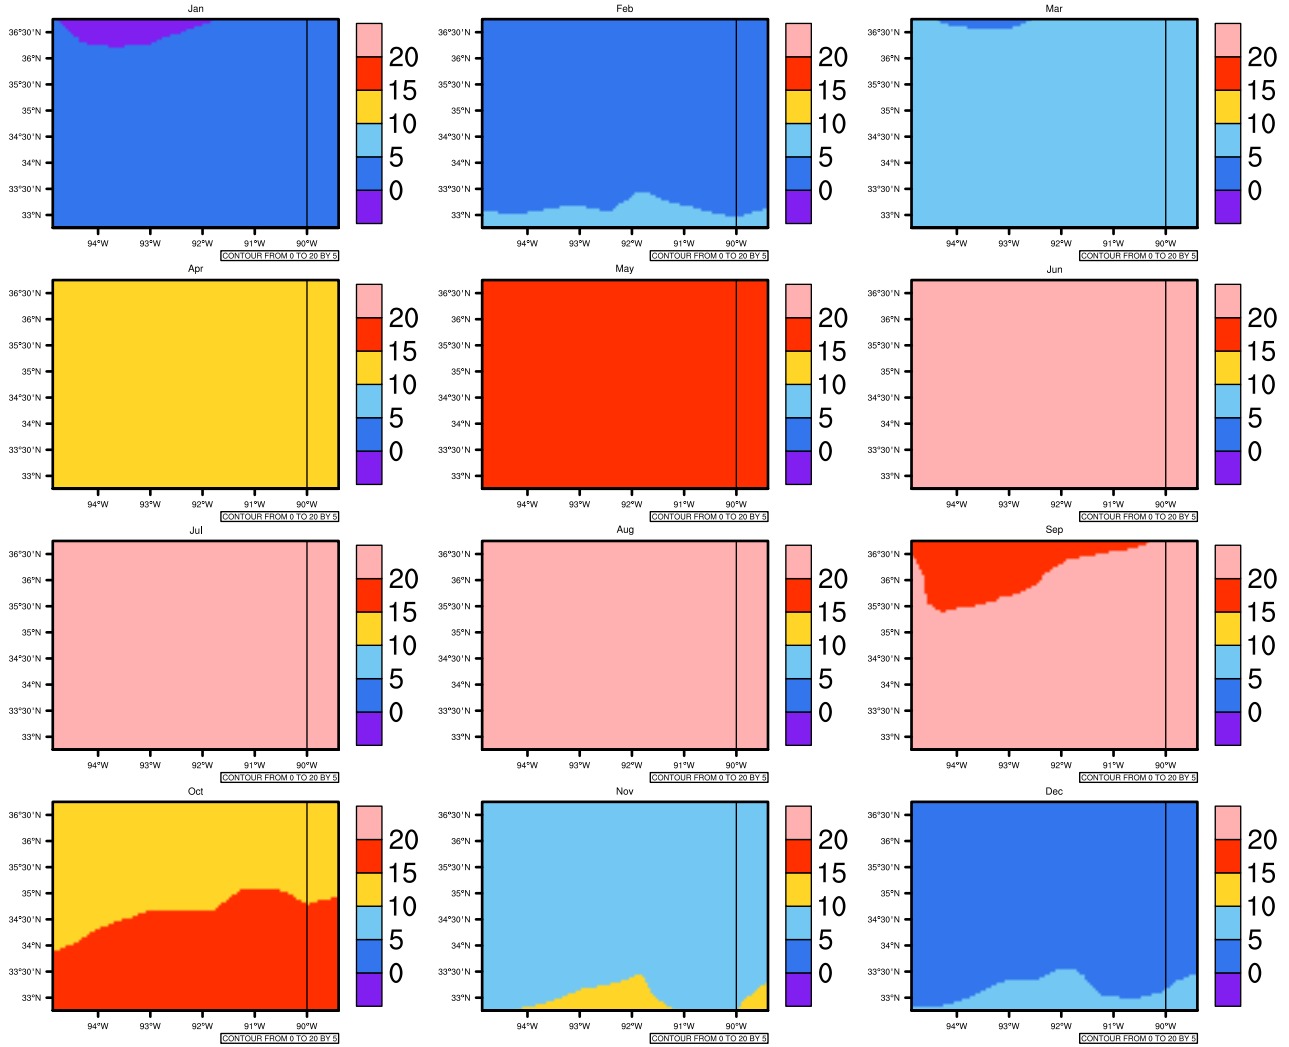

Monthly tasmin (c) In 1975-2005 MIROC4h historical - Arkansas

AgriMetSoft (2020). Climate Maps. Available on: <https://agrimetsoft.com/maps>

[Order a new map on <https://agrimetsoft.com/order>