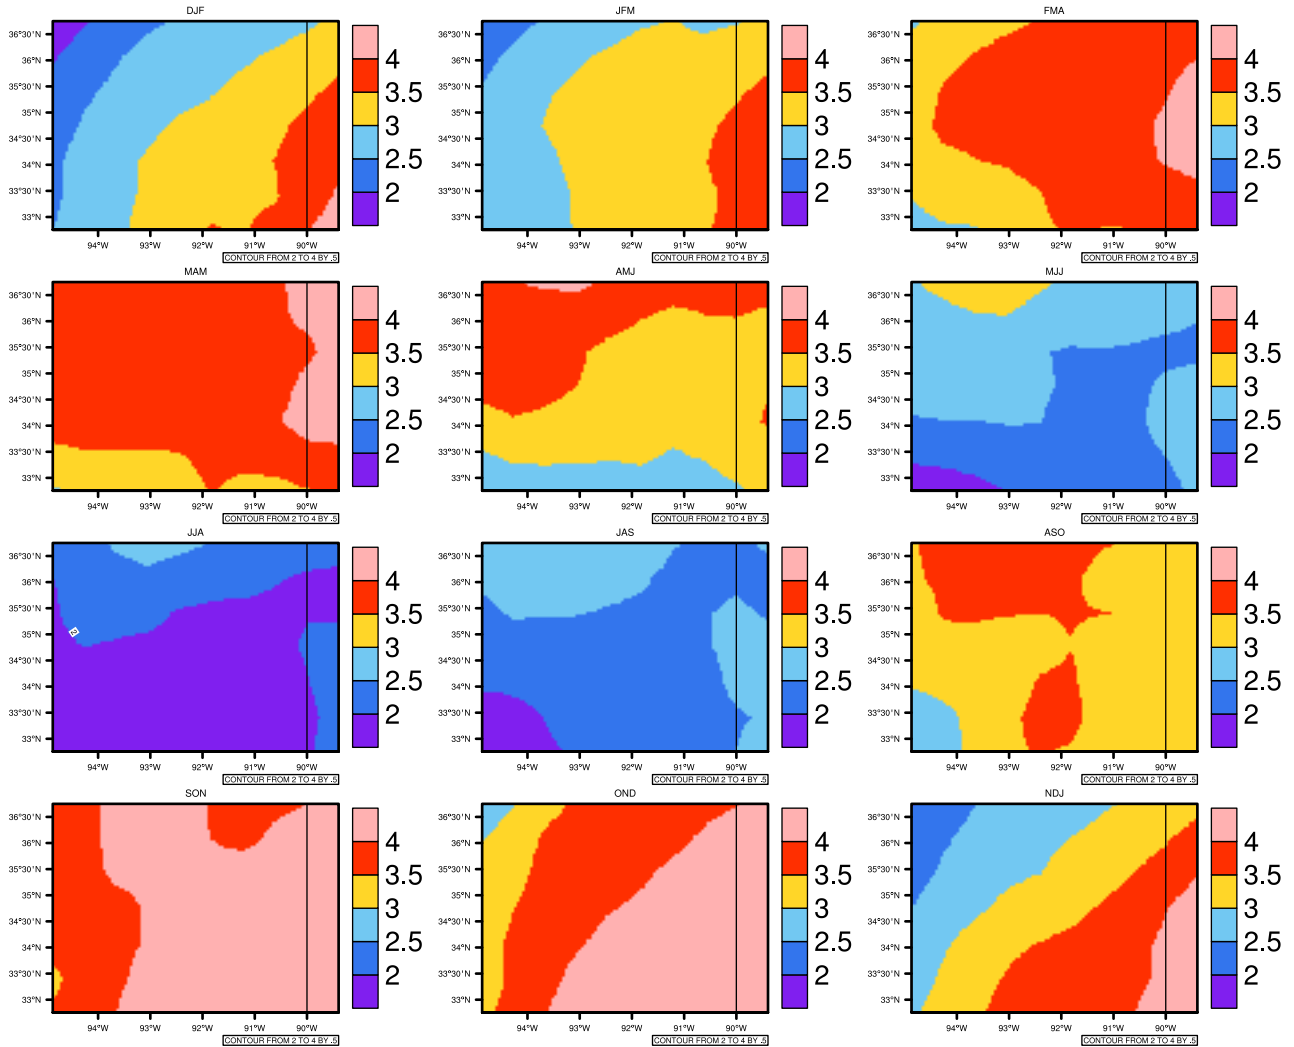

Seasonally pr (mm/day) In 1975-2005 MIROC4h historical - Arkansas

AgriMetSoft (2020). Climate Maps. Available on: <https://agrimetsoft.com/maps>

[Order a new map on <https://agrimetsoft.com/order>

[You can request maps from any dataset from the AgriMetSoft Team.](#)