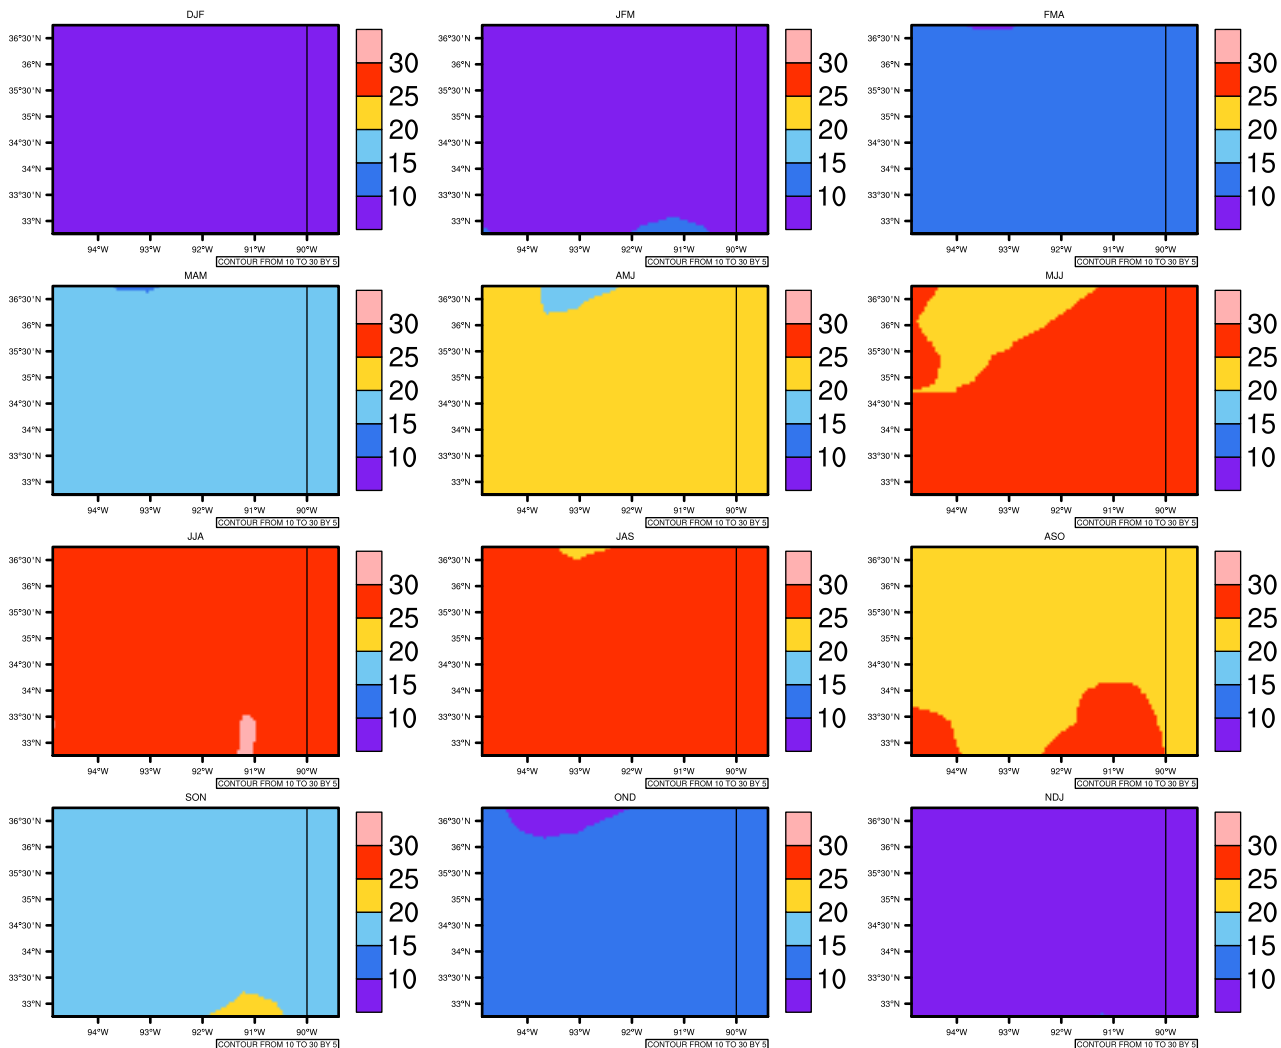

Seasonally tas (c) In 1975-2005 MIROC4h historical - Arkansas

AgriMetSoft (2020). Climate Maps. Available on: <https://agrimetsoft.com/maps>

[Order a new map on <https://agrimetsoft.com/order>

[You can request maps from any dataset from the AgriMetSoft Team.](#)