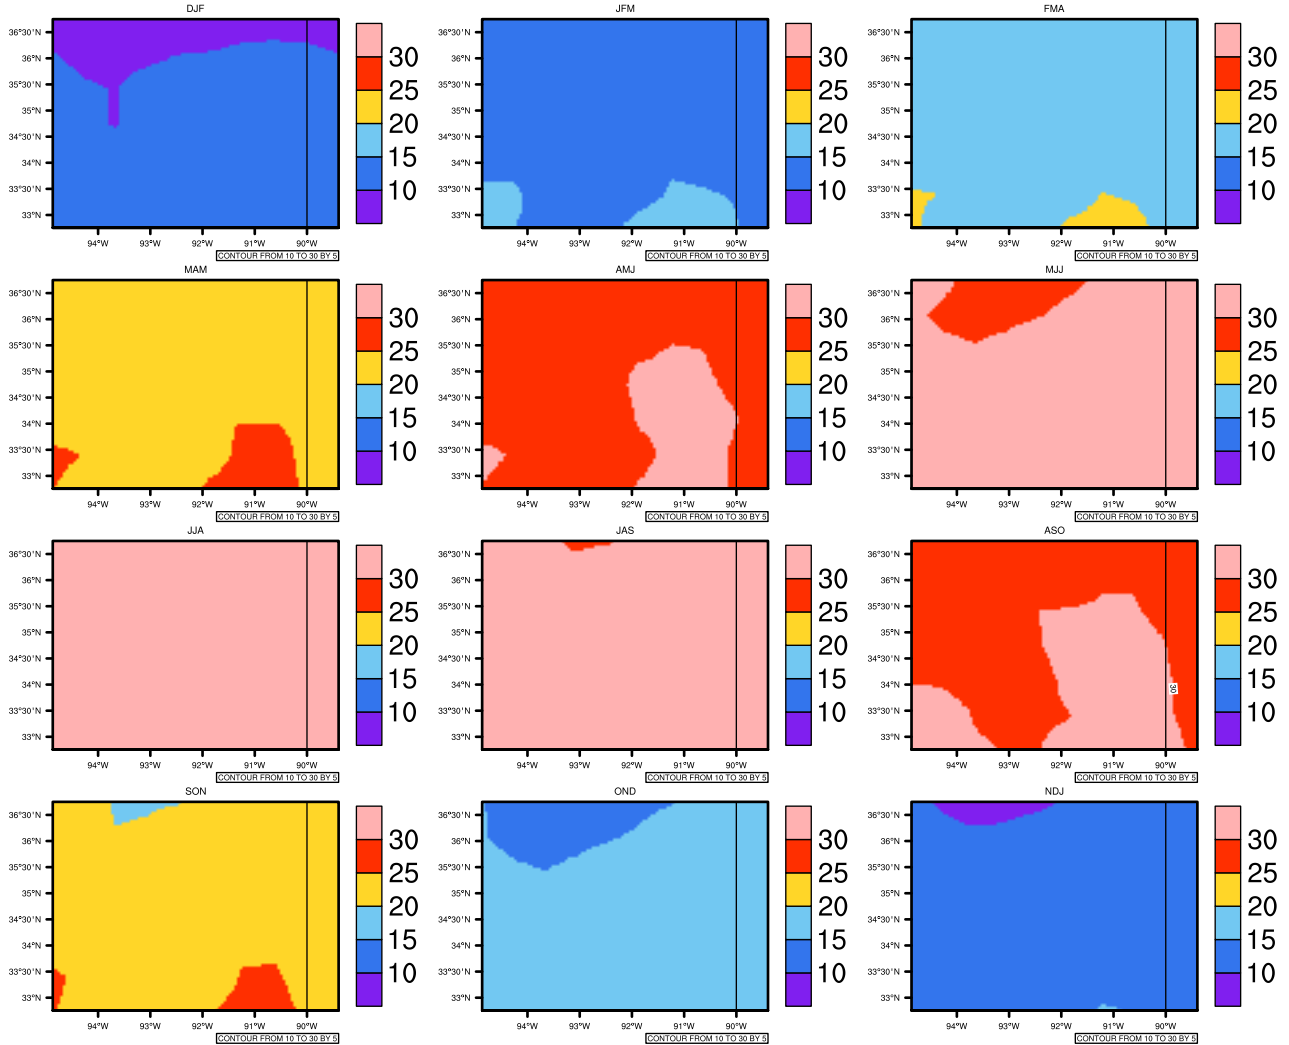

Seasonally tasmox (c) In 1975-2005 MIROC4h historical - Arkansas

AgriMetSoft (2020). Climate Maps. Available on: <https://agrimetsoft.com/maps>

[Order a new map on <https://agrimetsoft.com/order>

[You can request maps from any dataset from the AgriMetSoft Team.](#)