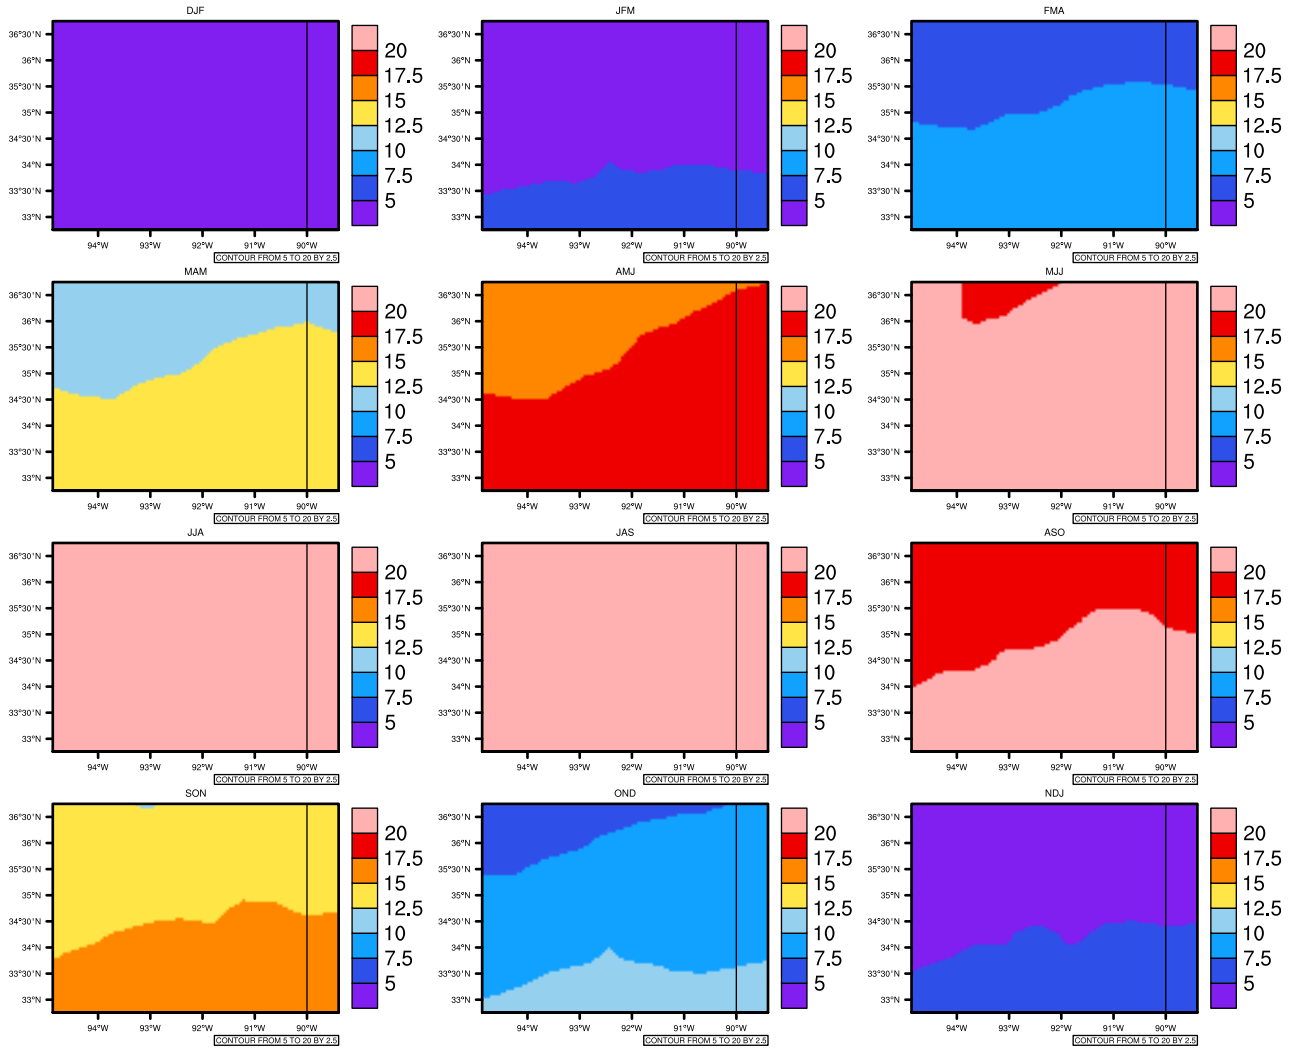

Seasonally tasmin (c) In 1975-2005 MIROC4h historical - Arkansas

AgriMetSoft (2020). Climate Maps. Available on: <https://agrimetsoft.com/maps>

[Order a new map on <https://agrimetsoft.com/order>