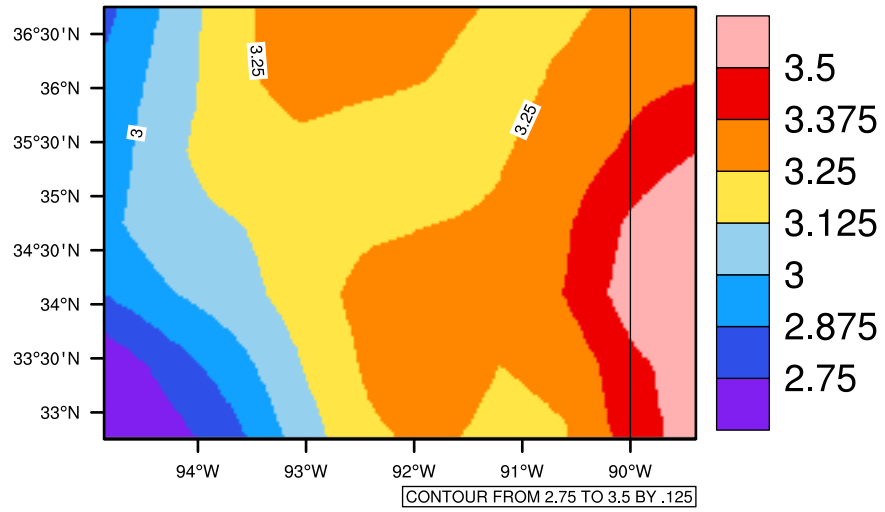

Yearly pr (mm/day) In 1975-2005 MIROC4h historical - Arkansas

[You can request maps from any dataset from the AgriMetSoft Team.](#)