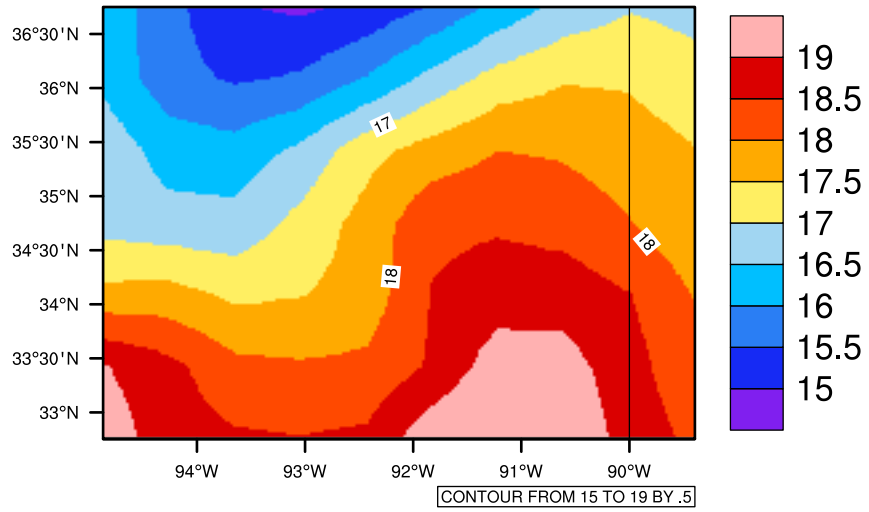

Yearly tas (c) In 1975-2005 MIROC4h historical - Arkansas

[You can request maps from any dataset from the AgriMetSoft Team.](#)