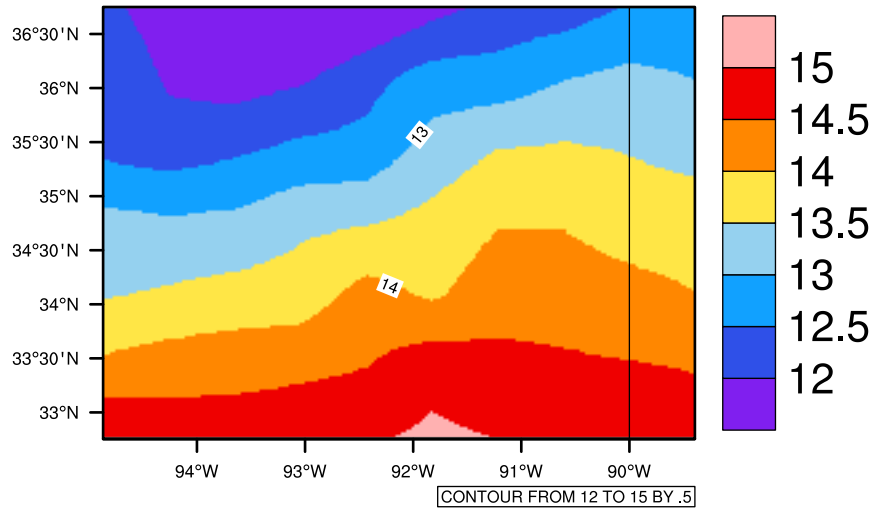

Yearly tasmin (c) In 1975-2005 MIROC4h historical - Arkansas

[You can request maps from any dataset from the AgriMetSoft Team.](#)