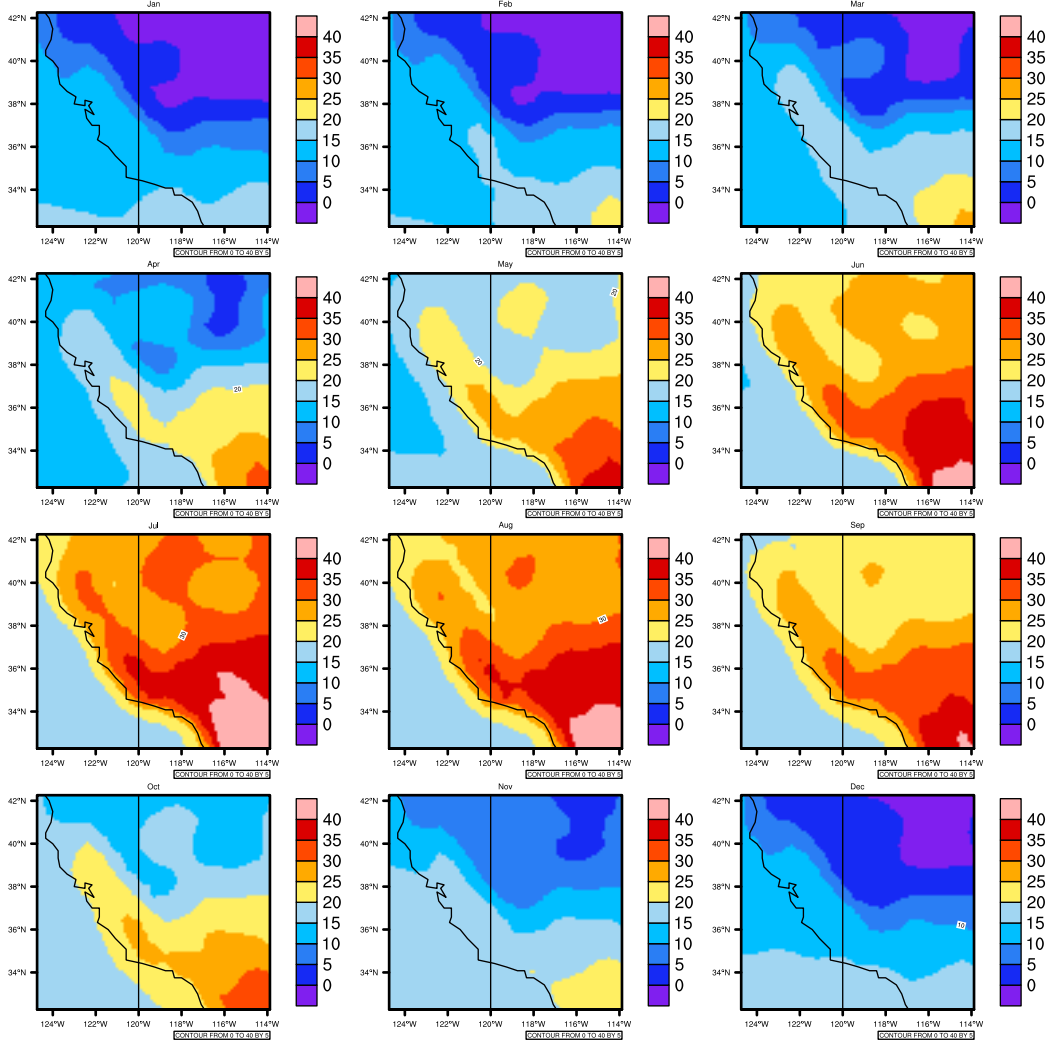

Monthly tasmx (c) In 1975-2005 MIROC4h historical - California

AgriMetSoft (2020). Climate Maps. Available on:
<https://agrimetsoft.com/maps>

Order a new map on <https://agrimetsoft.com/order>