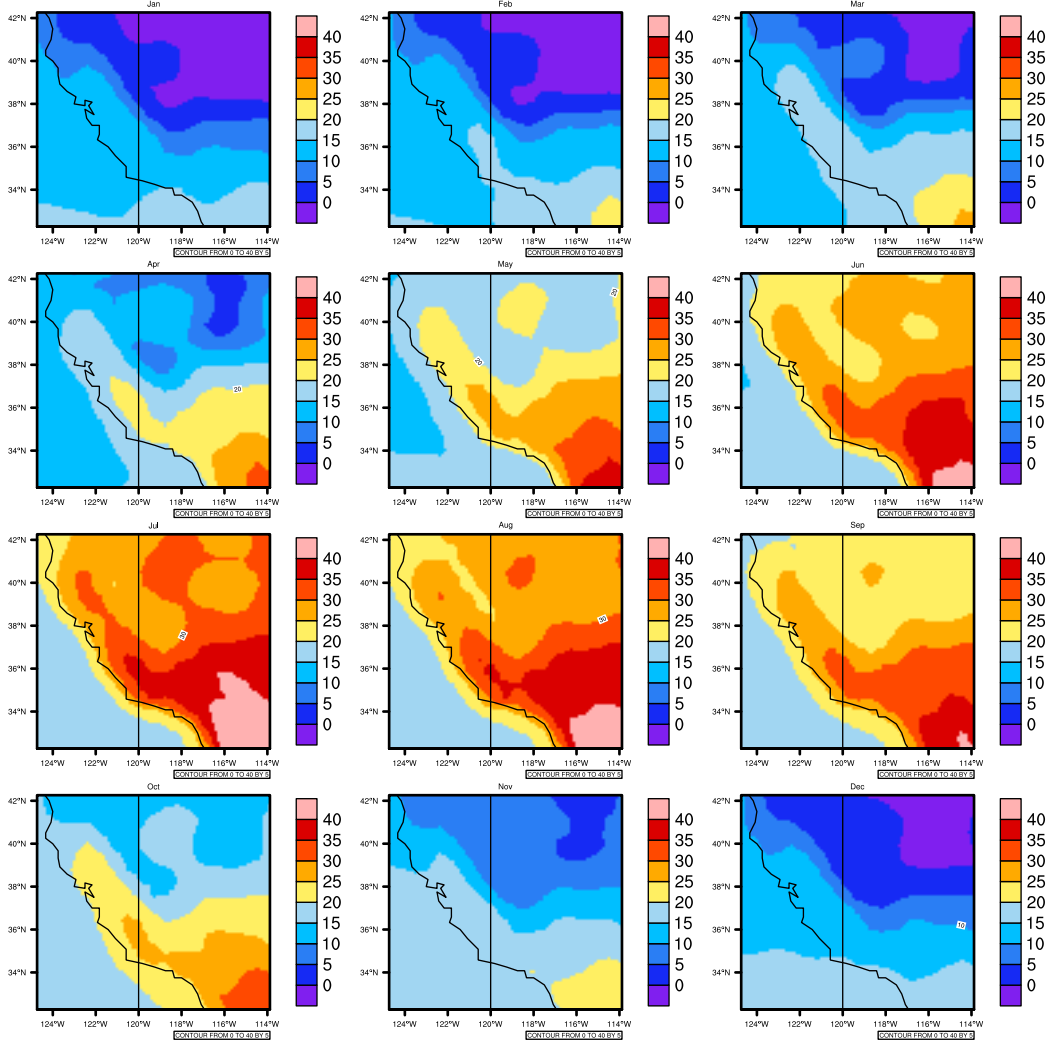

## Monthly tasmx (c) In 1975-2005 MIROC4h historical - California

AgriMetSoft (2020). Climate Maps. Available on:  
<https://agrimetsoft.com/maps>

Order a new map on <https://agrimetsoft.com/order>

[You can request maps from any dataset from the AgriMetSoft Team.](#)