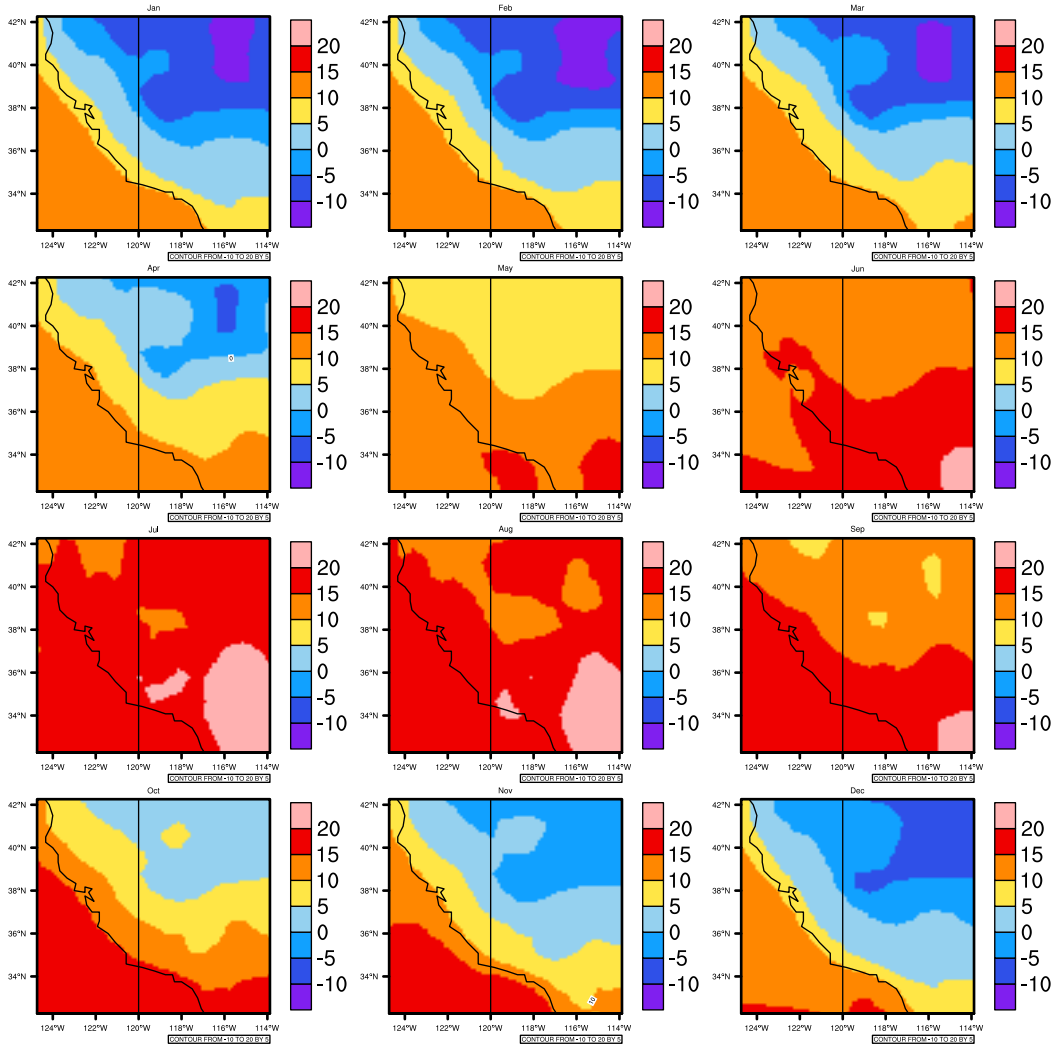

Monthly tasmin (c) In 1975-2005 MIROC4h historical - California

AgriMetSoft (2020). Climate Maps. Available on:
<https://agrimetsoft.com/maps>

Order a new map on <https://agrimetsoft.com/order>