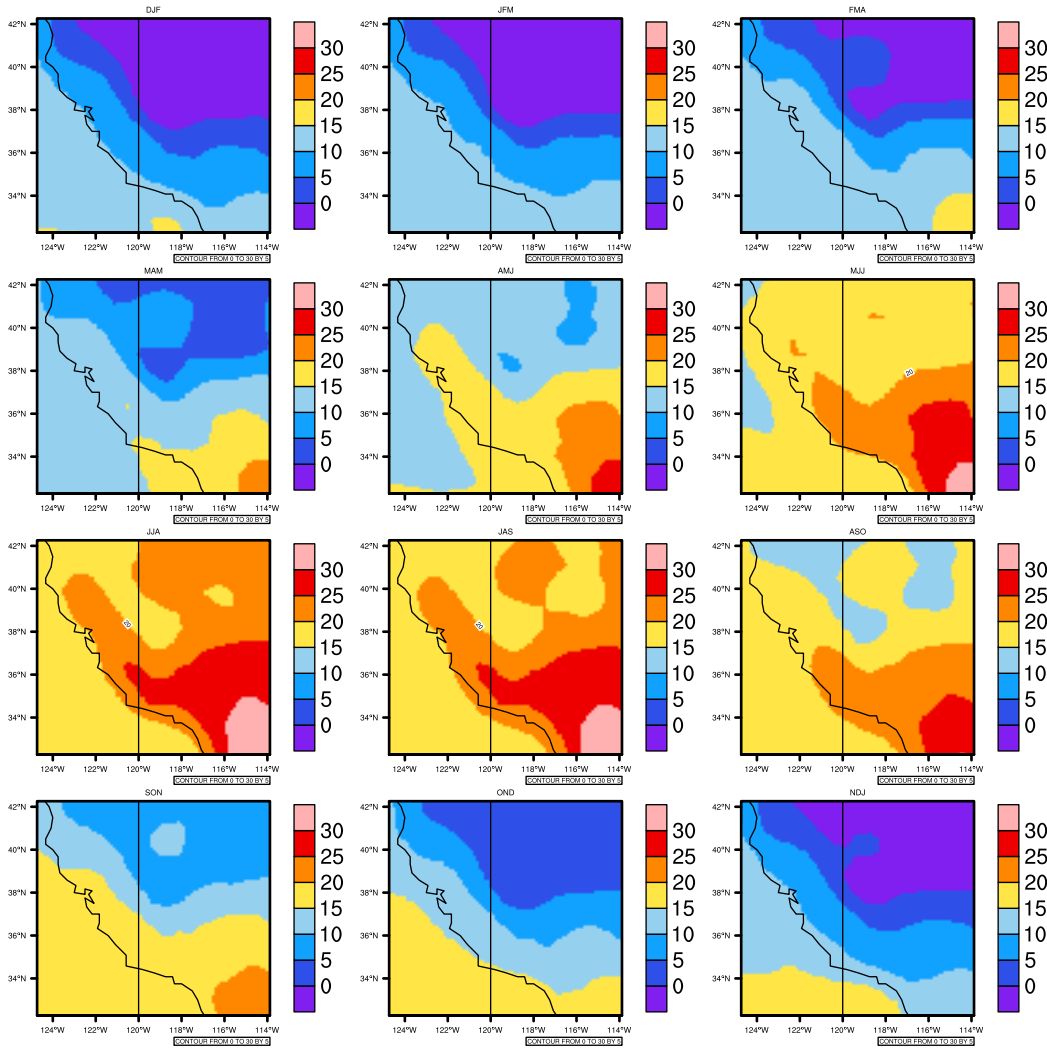

Seasonally tas (c) In 1975-2005 MIROC4h historical - California

AgriMetSoft (2020). Climate Maps. Available on:
<https://agrimetsoft.com/maps>

Order a new map on <https://agrimetsoft.com/order>

[You can request maps from any dataset from the AgriMetSoft Team.](#)