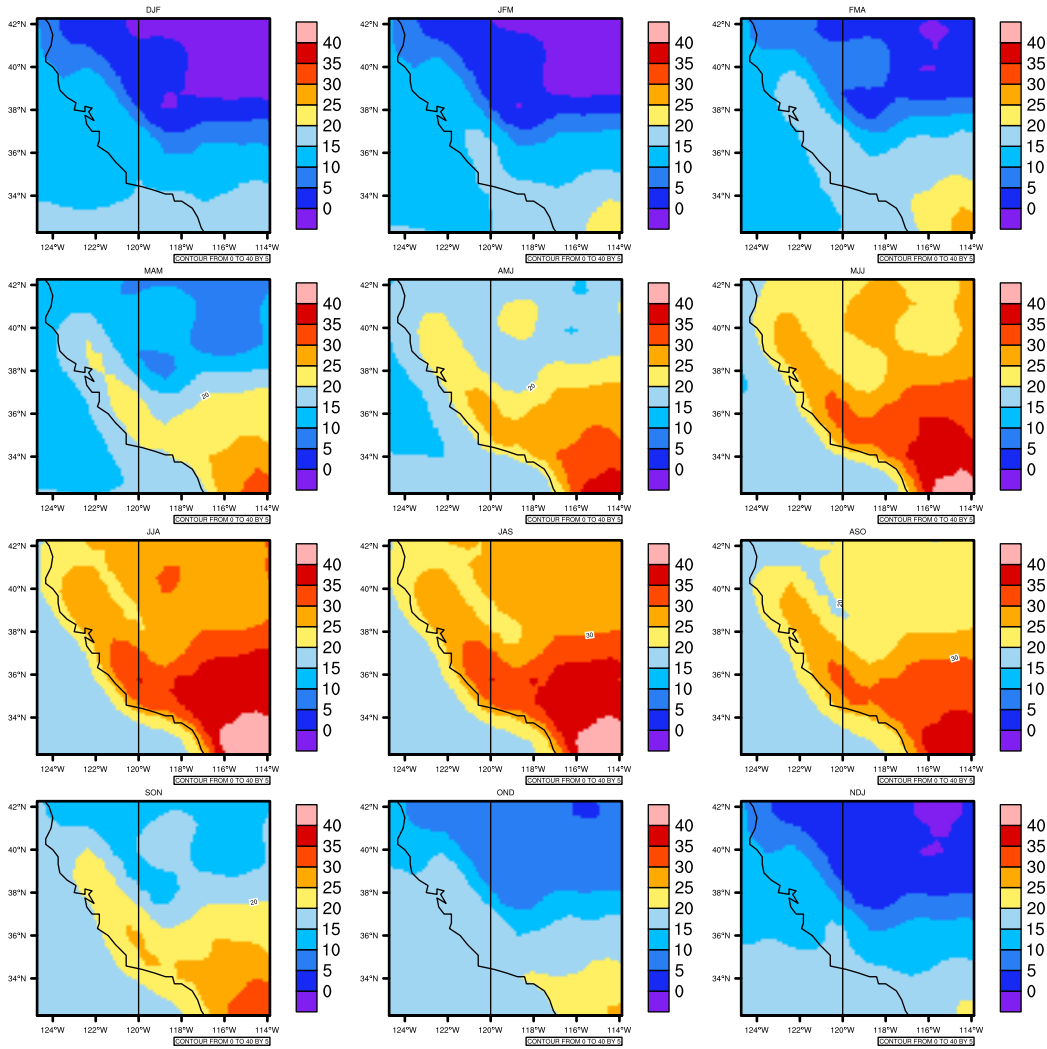

### Seasonally tasmax (c) In 1975-2005 MIROC4h historical - California

AgriMetSoft (2020). Climate Maps. Available on: <https://agrimetsoft.com/maps>

Order a new map on <https://agrimetsoft.com/order>

[You can request maps from any dataset from the AgriMetSoft Team.](#)