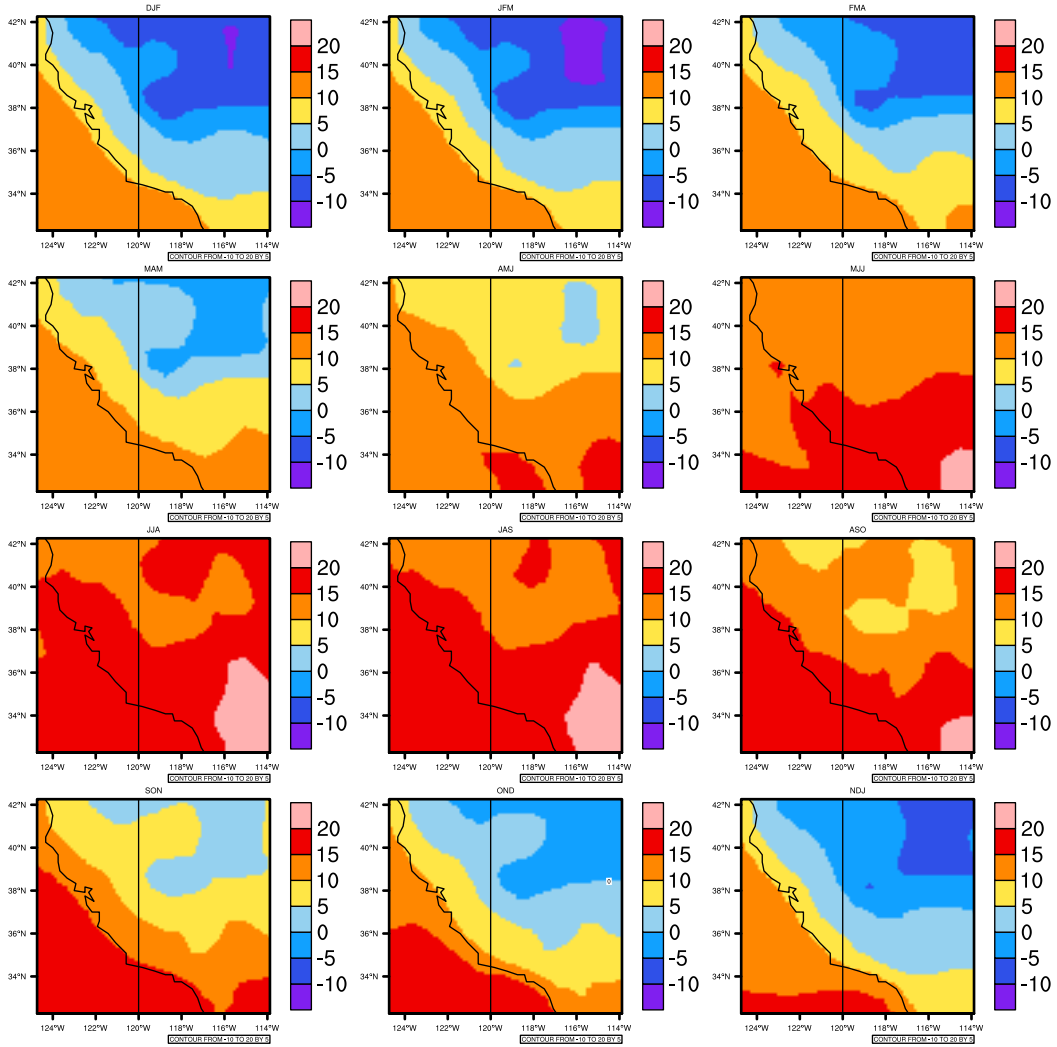

### Seasonally tasmin (c) In 1975-2005 MIROC4h historical - California

AgriMetSoft (2020). Climate Maps. Available on:  
<https://agrimetsoft.com/maps>

Order a new map on <https://agrimetsoft.com/order>