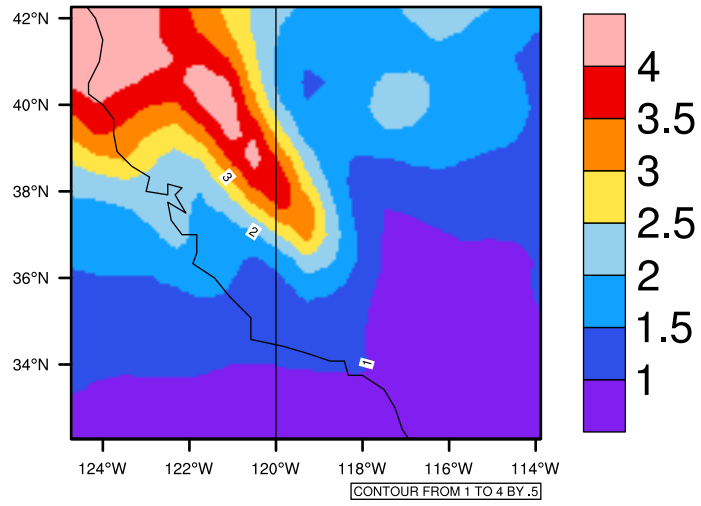

Yearly pr (mm/day) In 1975-2005 MIROC4h historical - California

[You can request maps from any dataset from the AgriMetSoft Team.](#)