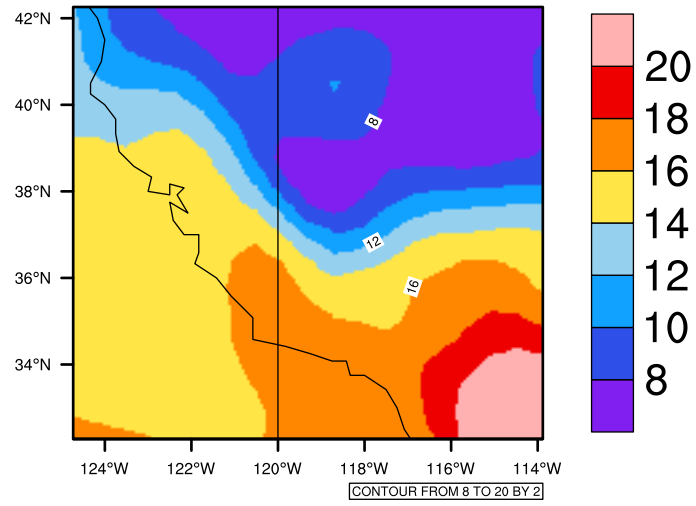

Yearly tas (c) In 1975-2005 MIROC4h historical - California

[You can request maps from any dataset from the AgriMetSoft Team.](#)