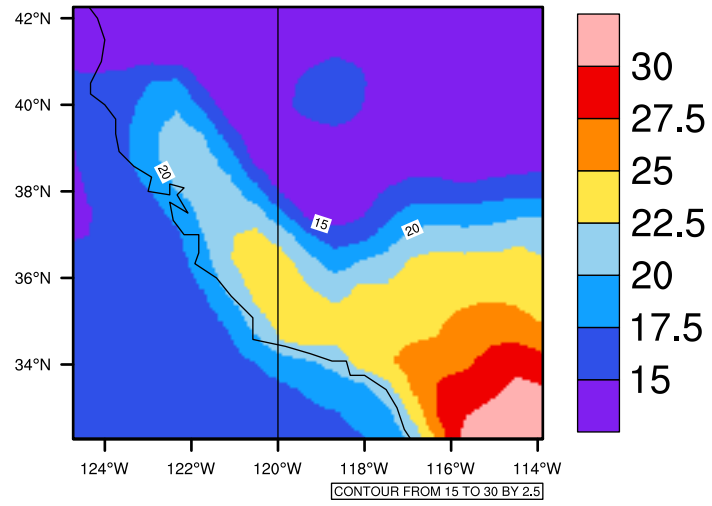

Yearly tasmx (c) In 1975-2005 MIROC4h historical - California

[You can request maps from any dataset from the AgriMetSoft Team.](#)