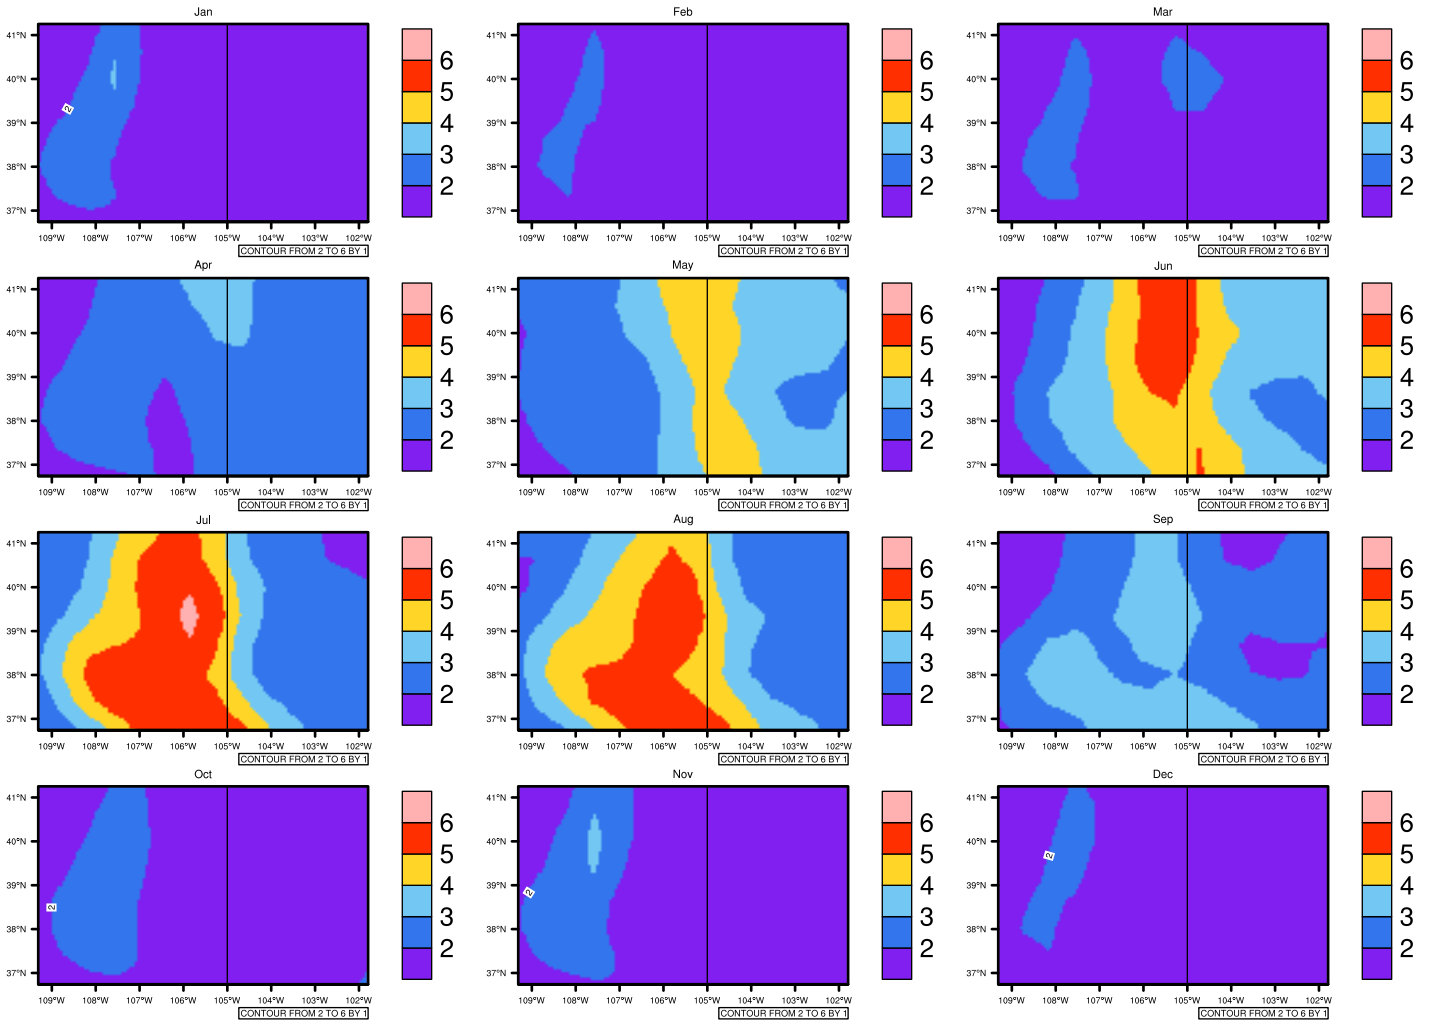

## Monthly pr (mm/day) In 1975-2005 MIROC4h historical - Colorado

AgrMetSoft (2020). Climate Maps. Available on:  
<https://agrimetsoft.com/maps>

[|Order a new map on https://agrimetsoft.com/order](https://agrimetsoft.com/order)

[You can request maps from any dataset from the AgriMetSoft Team.](#)