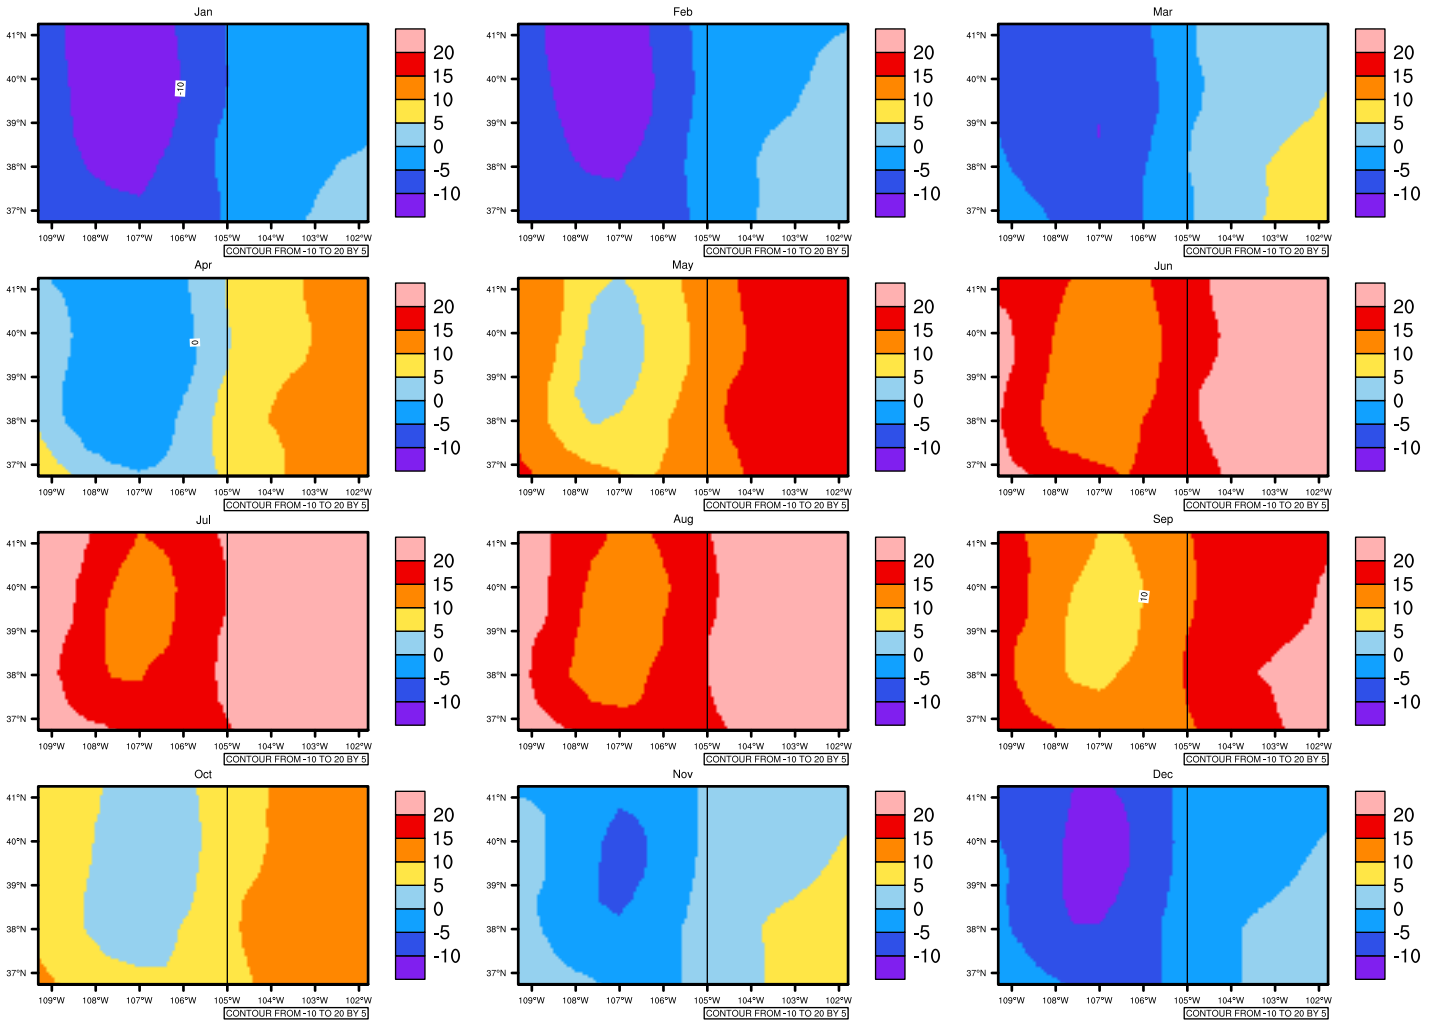

Monthly tas (c) In 1975-2005 MIROC4h historical - Colorado

AgrMetSoft (2020). Climate Maps. Available on:
<https://agrimetsoft.com/maps>

[|Order a new map on https://agrimetsoft.com/order](https://agrimetsoft.com/order)

[You can request maps from any dataset from the AgriMetSoft Team.](#)