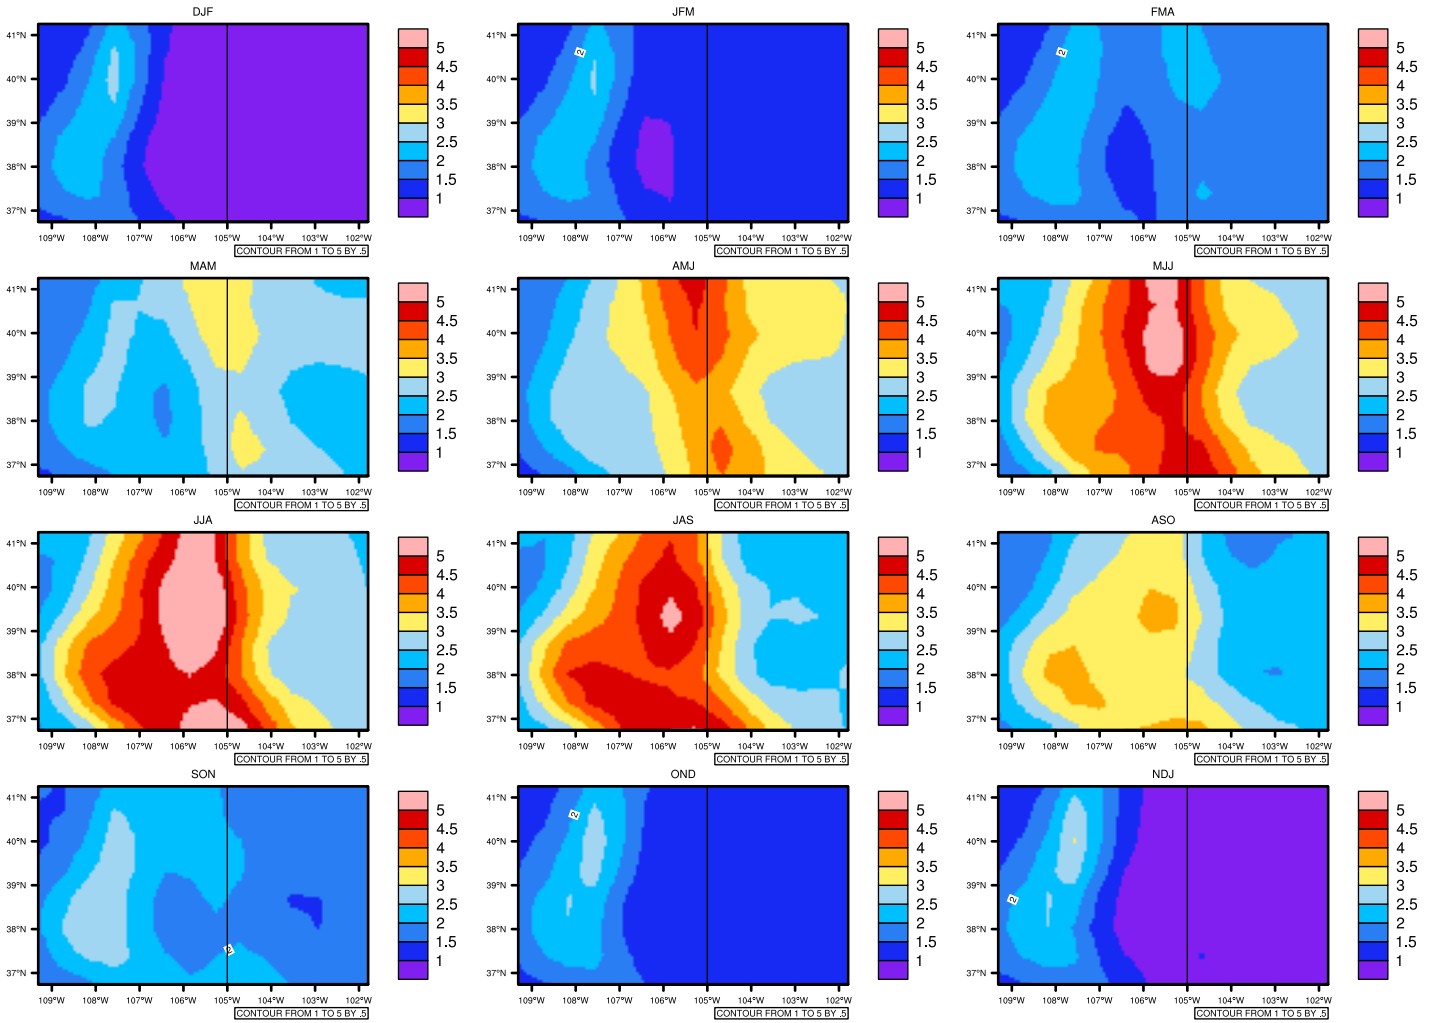

Seasonally pr (mm/day) In 1975-2005 MIROC4h historical - Colorado

AgrMetSoft (2020). Climate Maps. Available on:
<https://agrimetsoft.com/maps>

|Order a new map on <https://agrimetsoft.com/order>