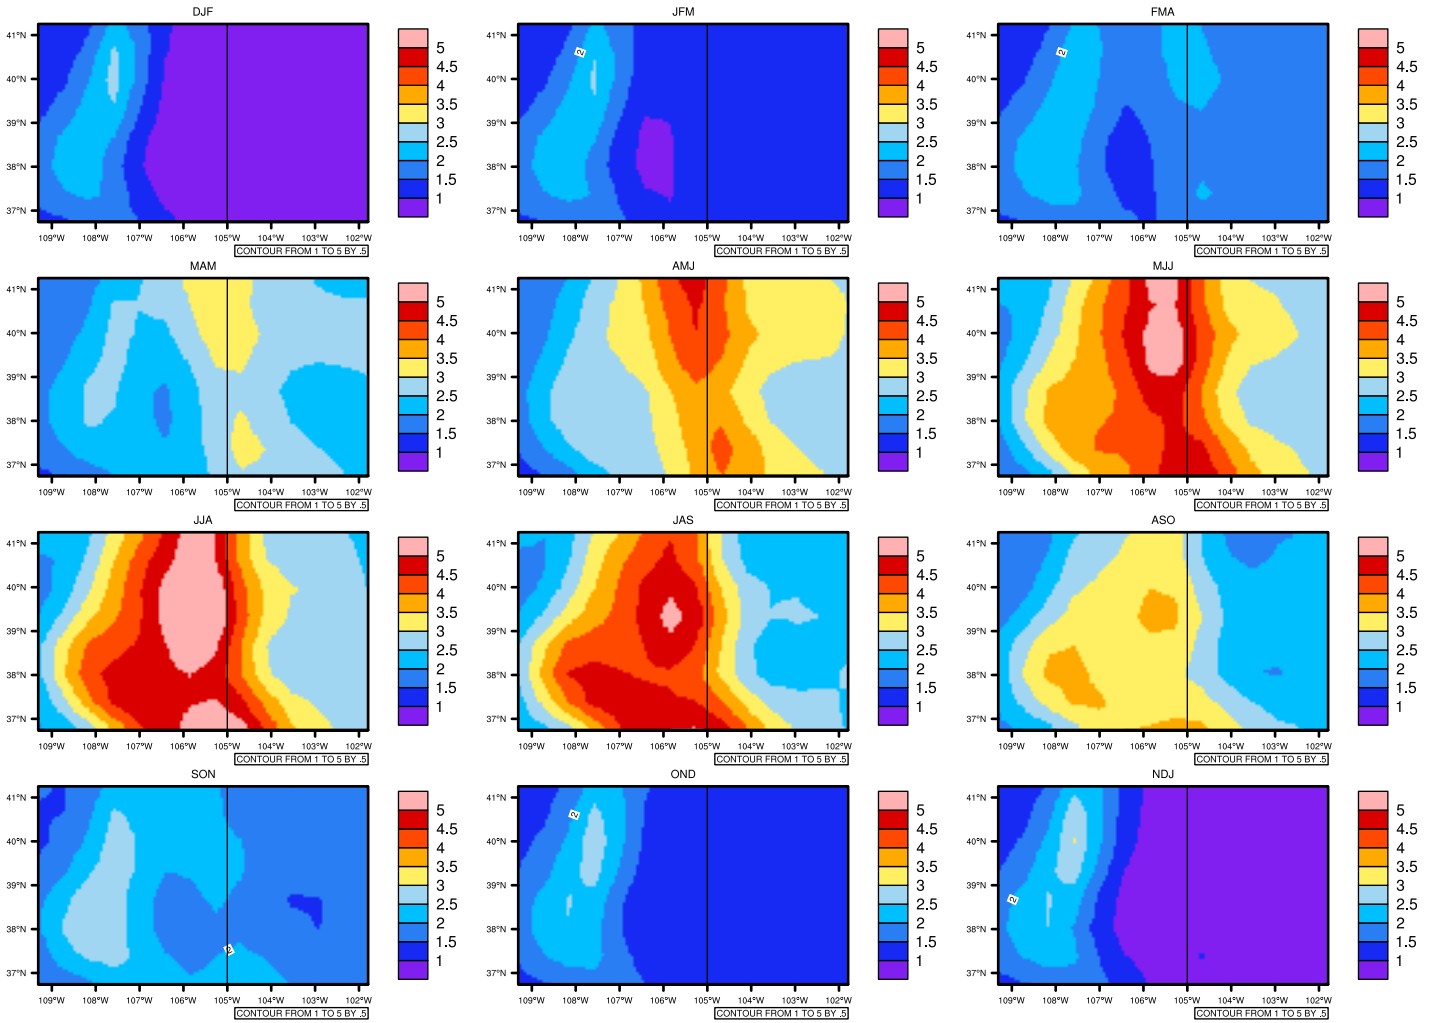

Seasonally pr (mm/day) In 1975-2005 MIROC4h historical - Colorado

AgrMetSoft (2020). Climate Maps. Available on:
<https://agrimetsoft.com/maps>

|Order a new map on <https://agrimetsoft.com/order>

[You can request maps from any dataset from the AgriMetSoft Team.](#)