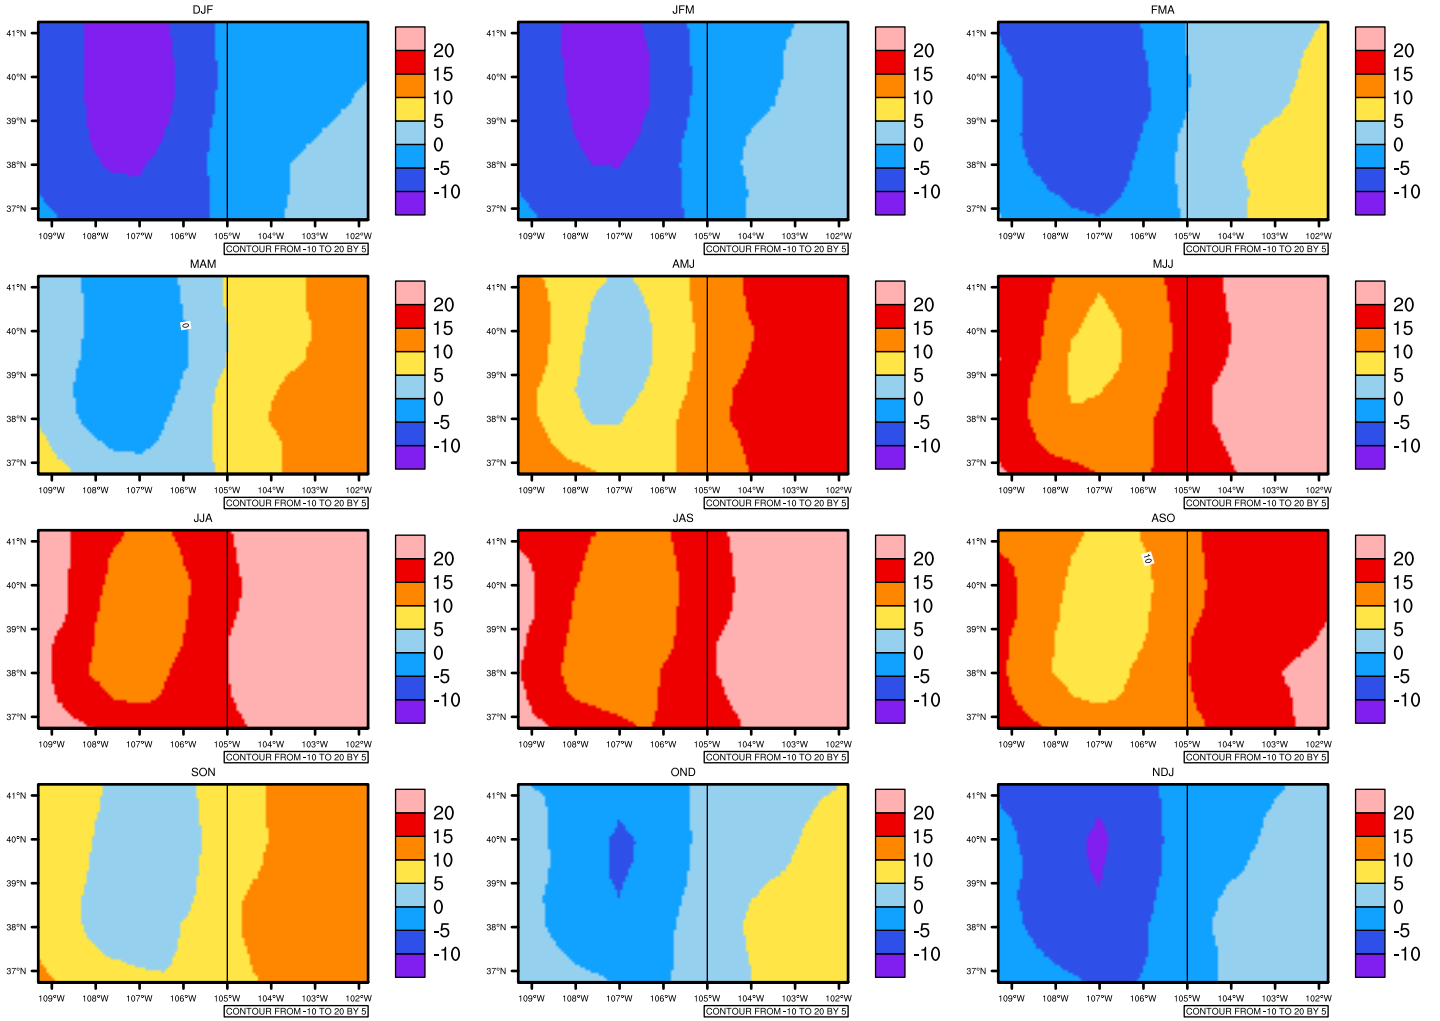

Seasonally tas (c) In 1975-2005 MIROC4h historical - Colorado

AgrMetSoft (2020). Climate Maps. Available on:
<https://agrimetsoft.com/maps>

|Order a new map on <https://agrimetsoft.com/order>