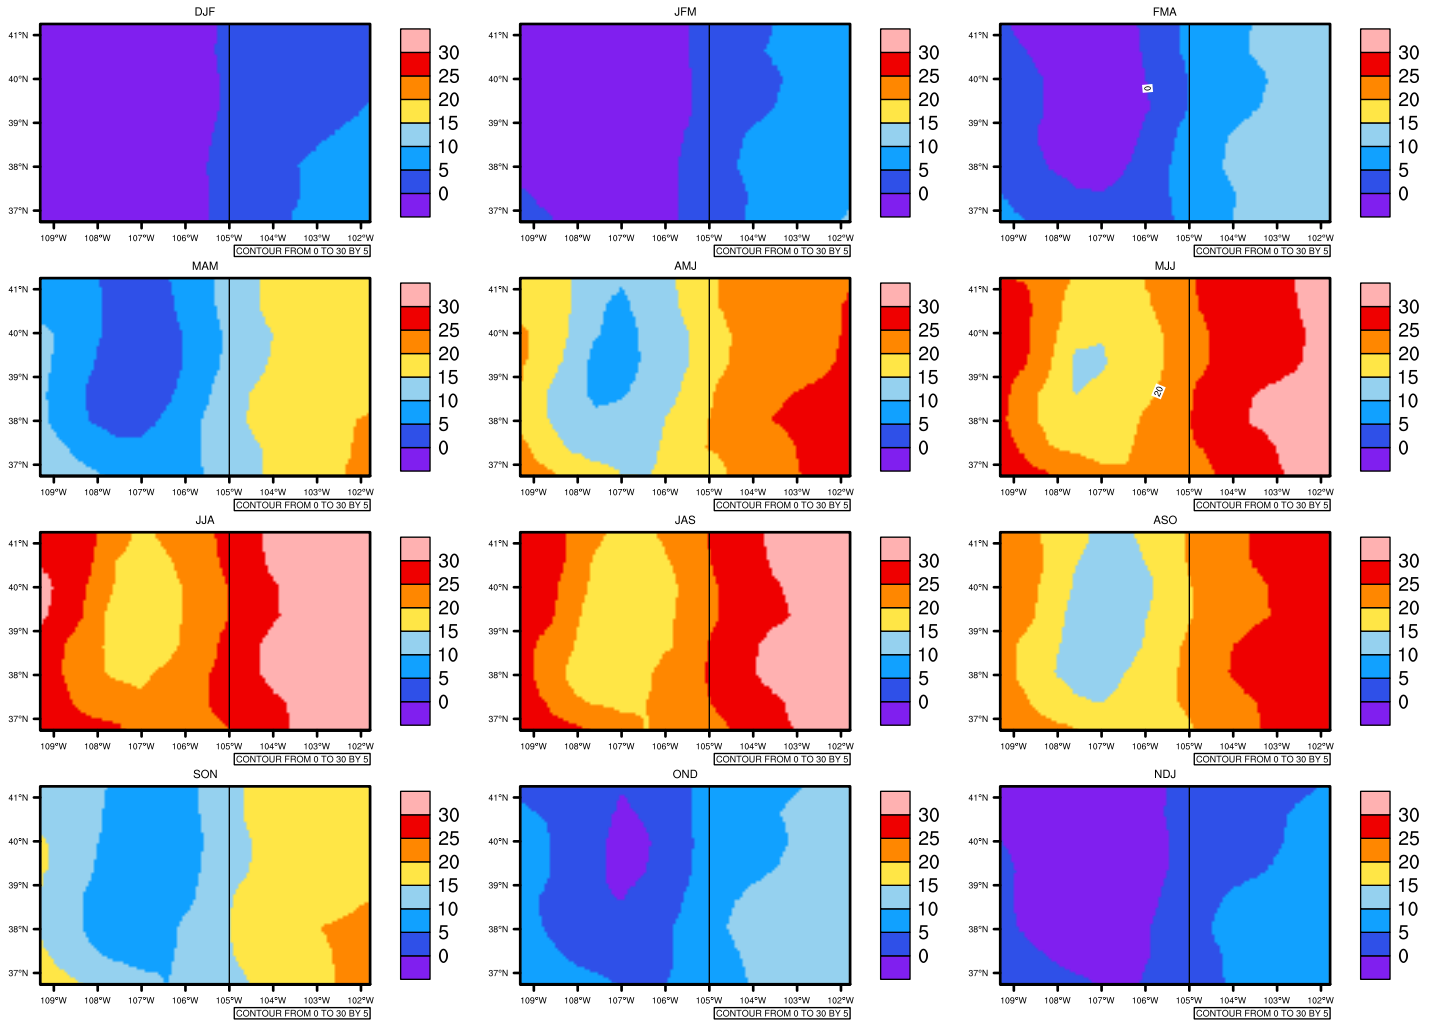

Seasonally tasmax (c) In 1975-2005 MIROC4h historical - Colorado

AgrMetSoft (2020). Climate Maps. Available on:
<https://agrimetsoft.com/maps>

[|Order a new map on https://agrimetsoft.com/order](https://agrimetsoft.com/order)