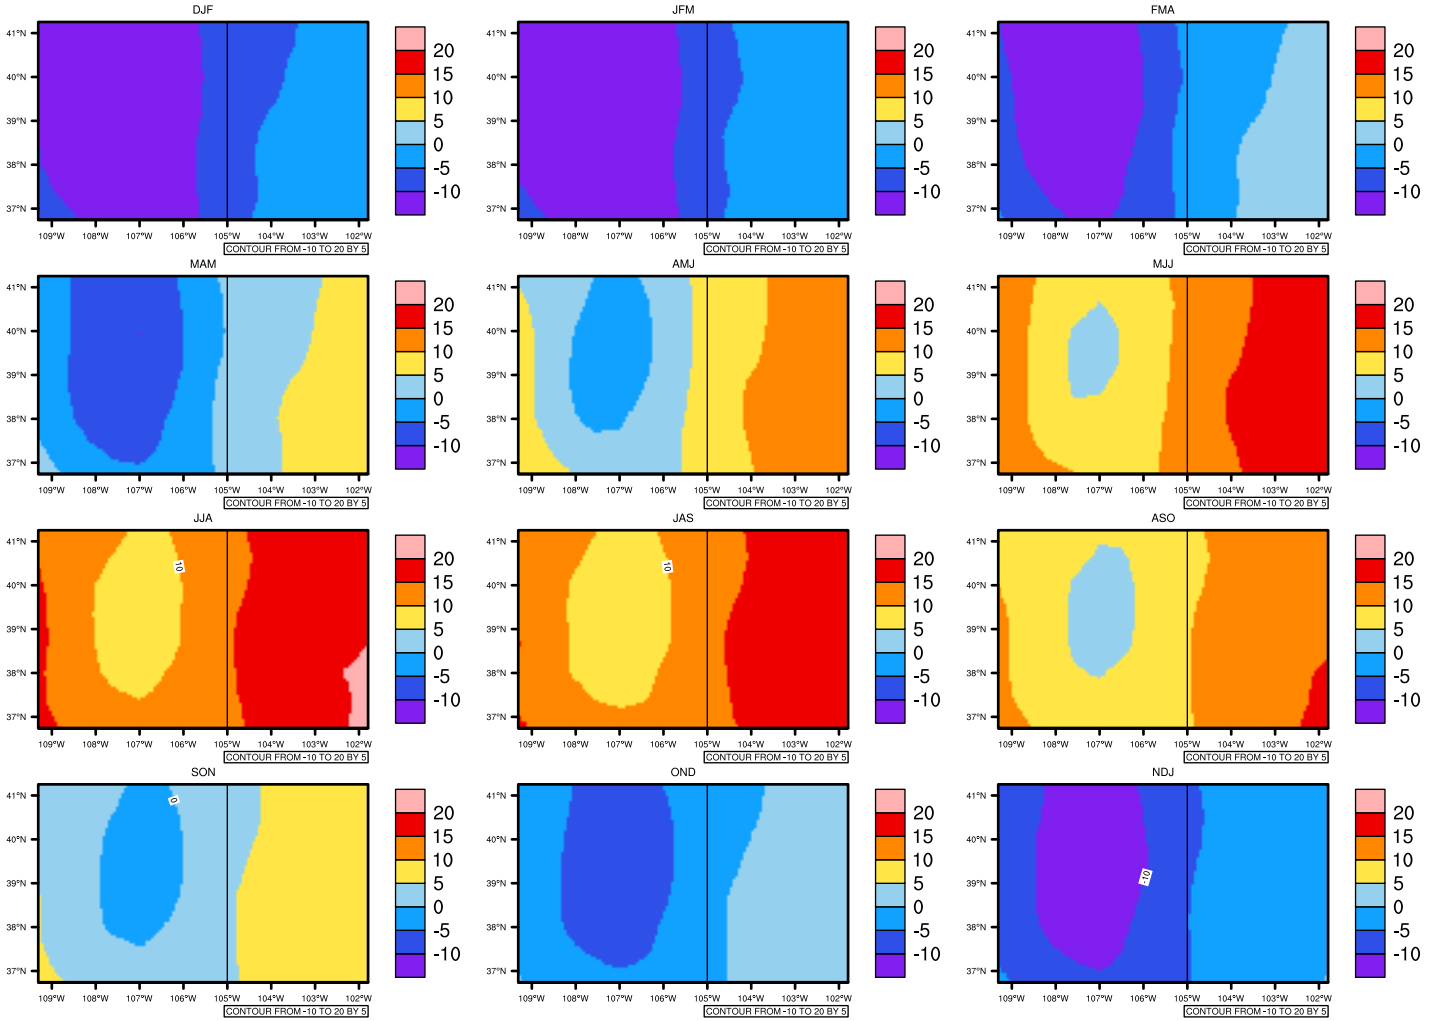

Seasonally tasmin (c) In 1975-2005 MIROC4h historical - Colorado

AgrMetSoft (2020). Climate Maps. Available on: <https://agrimetsoft.com/maps>

[|Order a new map on https://agrimetsoft.com/order](https://agrimetsoft.com/order)