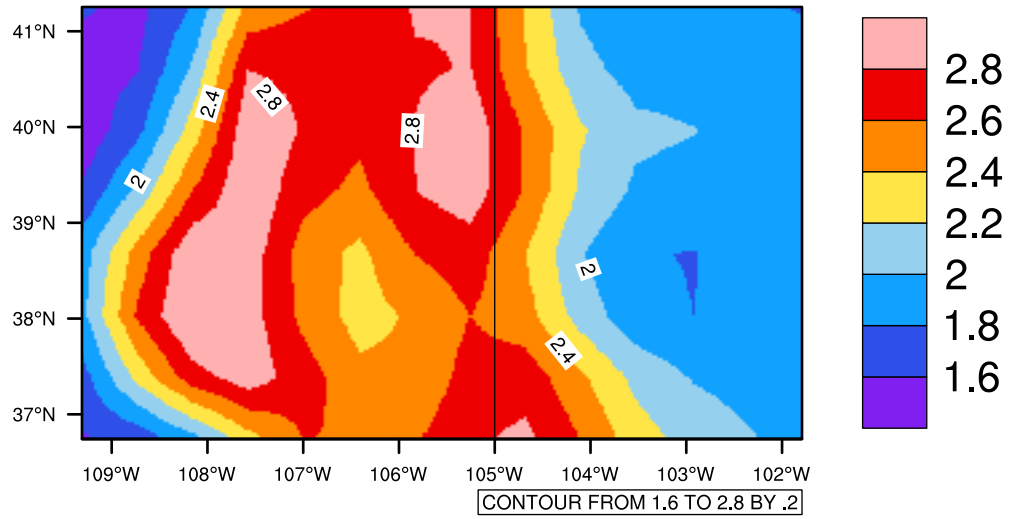

Yearly pr (mm/day) In 1975-2005 MIROC4h historical - Colorado

[You can request maps from any dataset from the AgriMetSoft Team.](#)