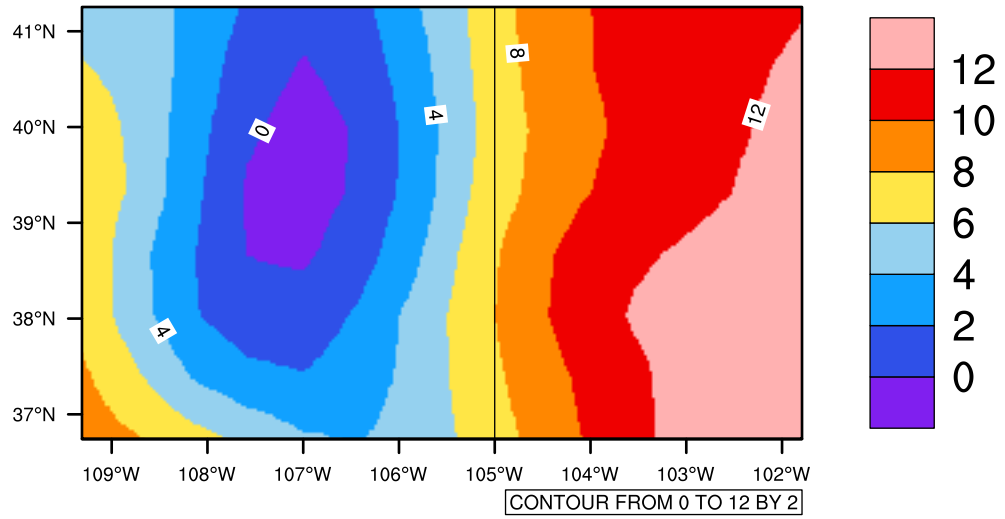

Yearly tas (c) In 1975-2005 MIROC4h historical - Colorado

[You can request maps from any dataset from the AgriMetSoft Team.](#)