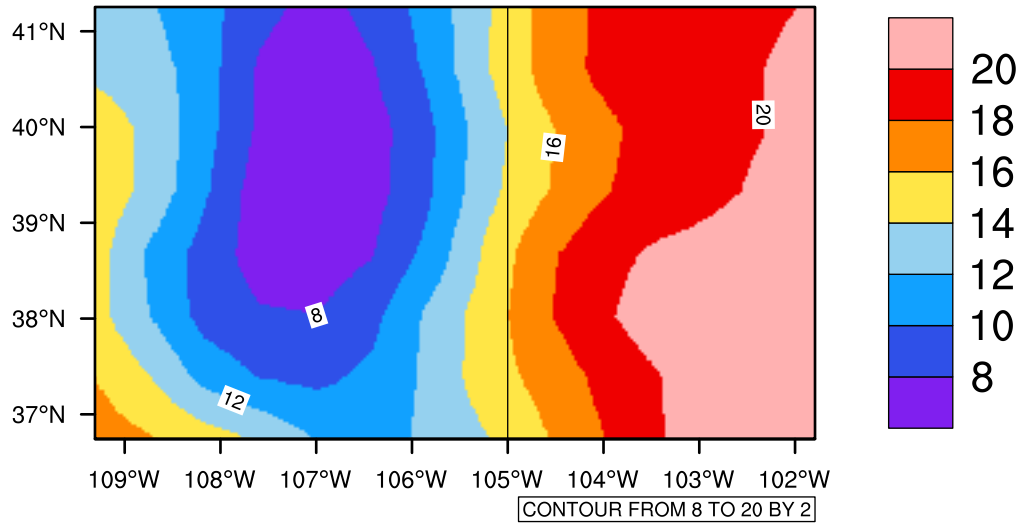

Yearly tasmax (c) In 2020-2029 MIROC4h RCP45 - Colorado

[You can request maps from any dataset from the AgriMetSoft Team.](#)