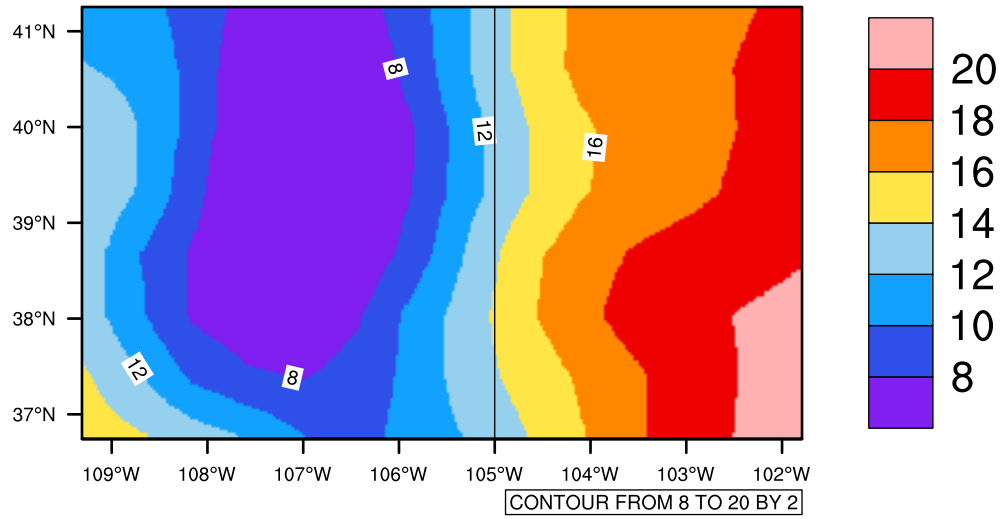

Yearly tasmax (c) In 1975-2005 MIROC4h historical - Colorado

[You can request maps from any dataset from the AgriMetSoft Team.](#)