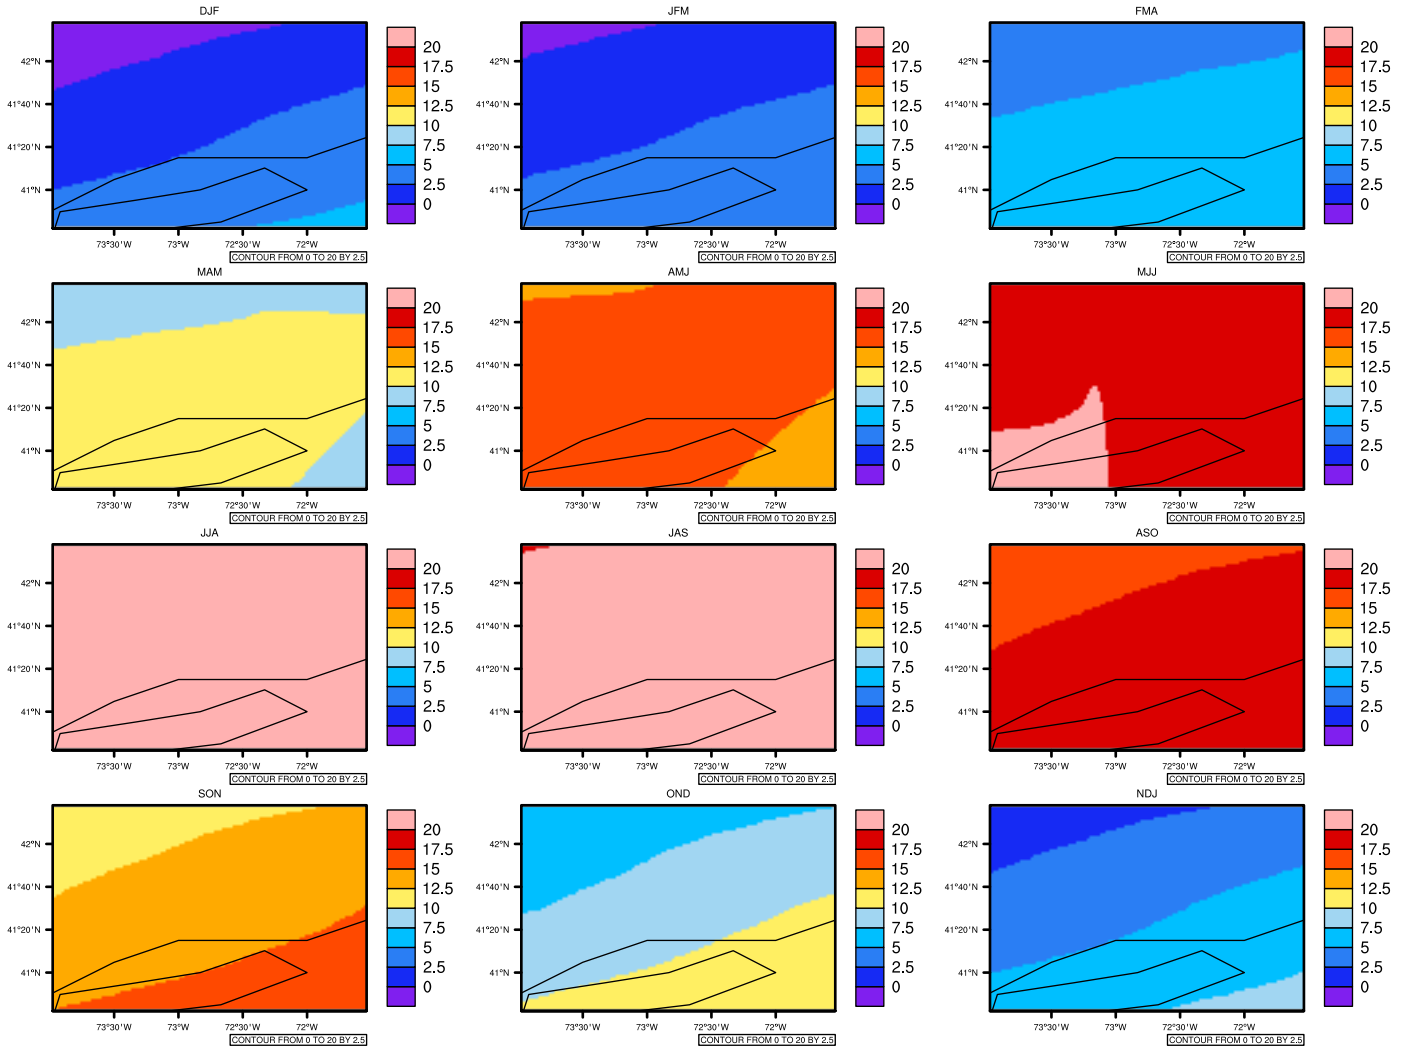

Seasonally tas (c) In 1975-2005 MIROC4h historical - Connecticut

AgriMetSoft (2020). Climate Maps. Available on: <https://agrimetsoft.com/maps>

[Order a new map on <https://agrimetsoft.com/order>