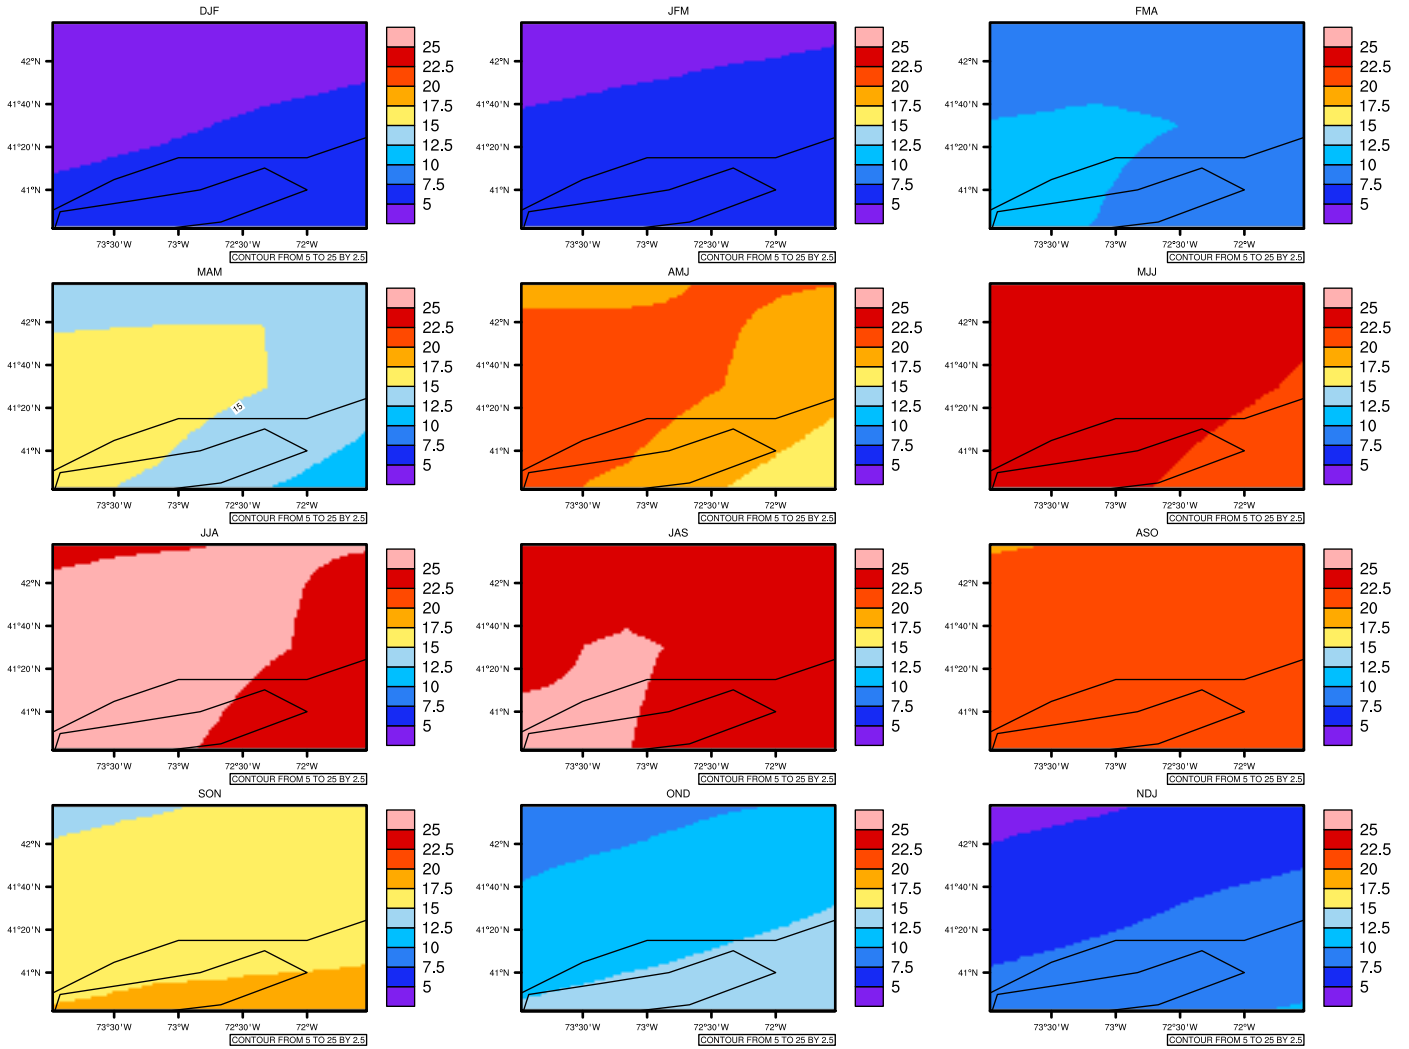

Seasonally tasmax (c) In 1975-2005 MIROC4h historical - Connecticut

AgriMetSoft (2020). Climate Maps. Available on:
<https://agrimetsoft.com/maps>

[Order a new map on <https://agrimetsoft.com/order>