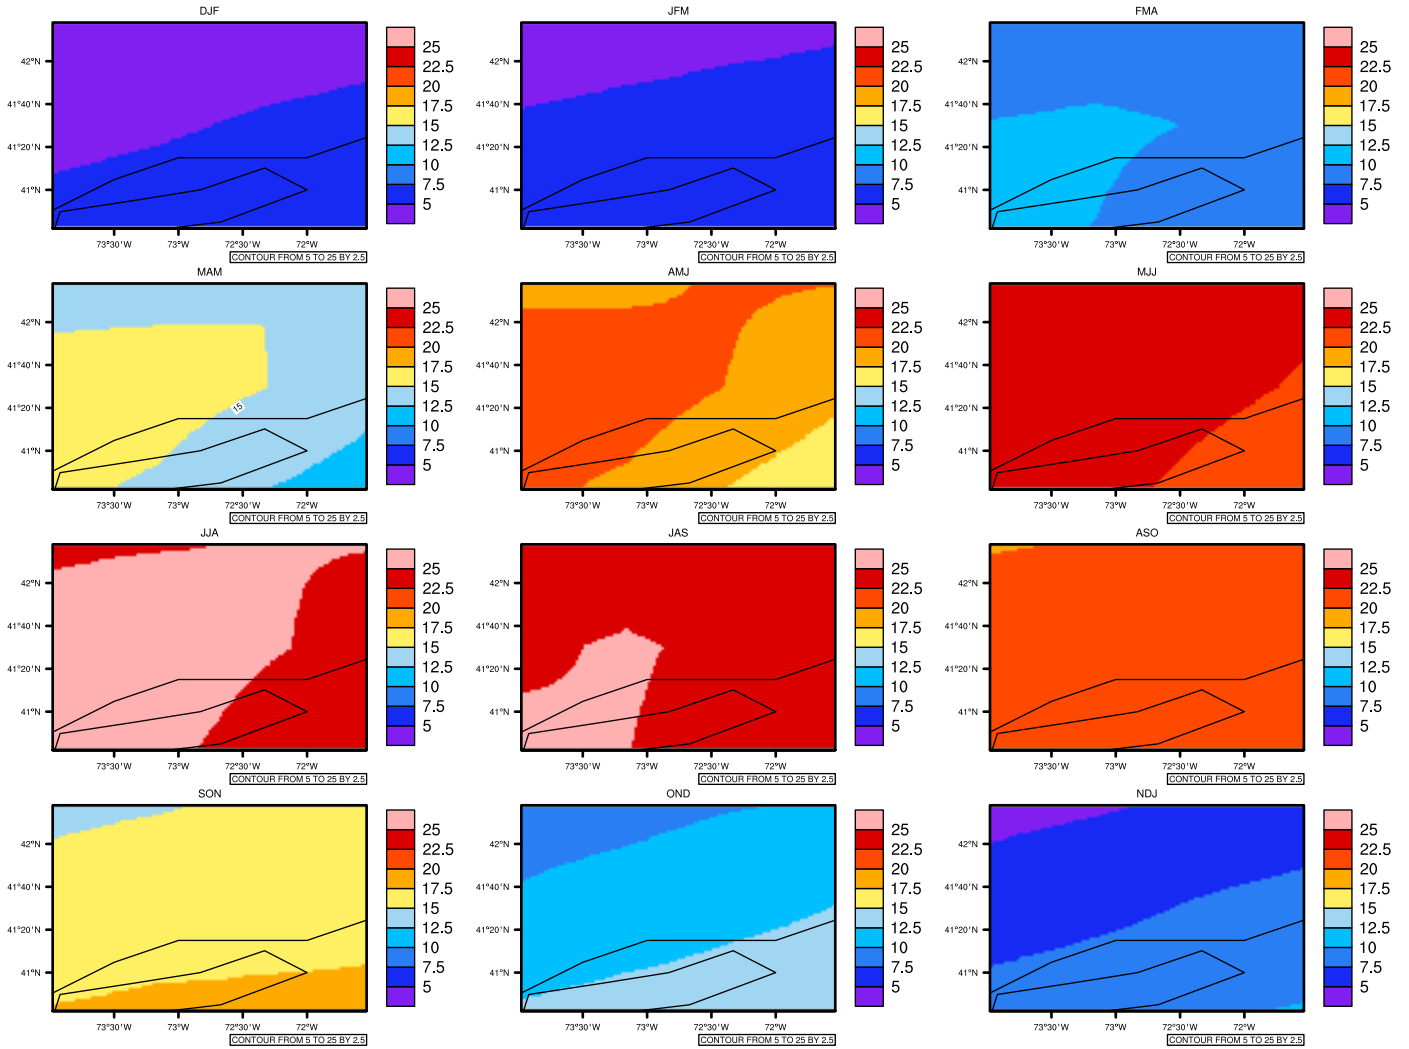

Seasonally tasmax (c) In 1975-2005 MIROC4h historical - Connecticut

AgriMetSoft (2020). Climate Maps. Available on:
<https://agrimetsoft.com/maps>

[Order a new map on <https://agrimetsoft.com/order>

[You can request maps from any dataset from the AgriMetSoft Team.](#)