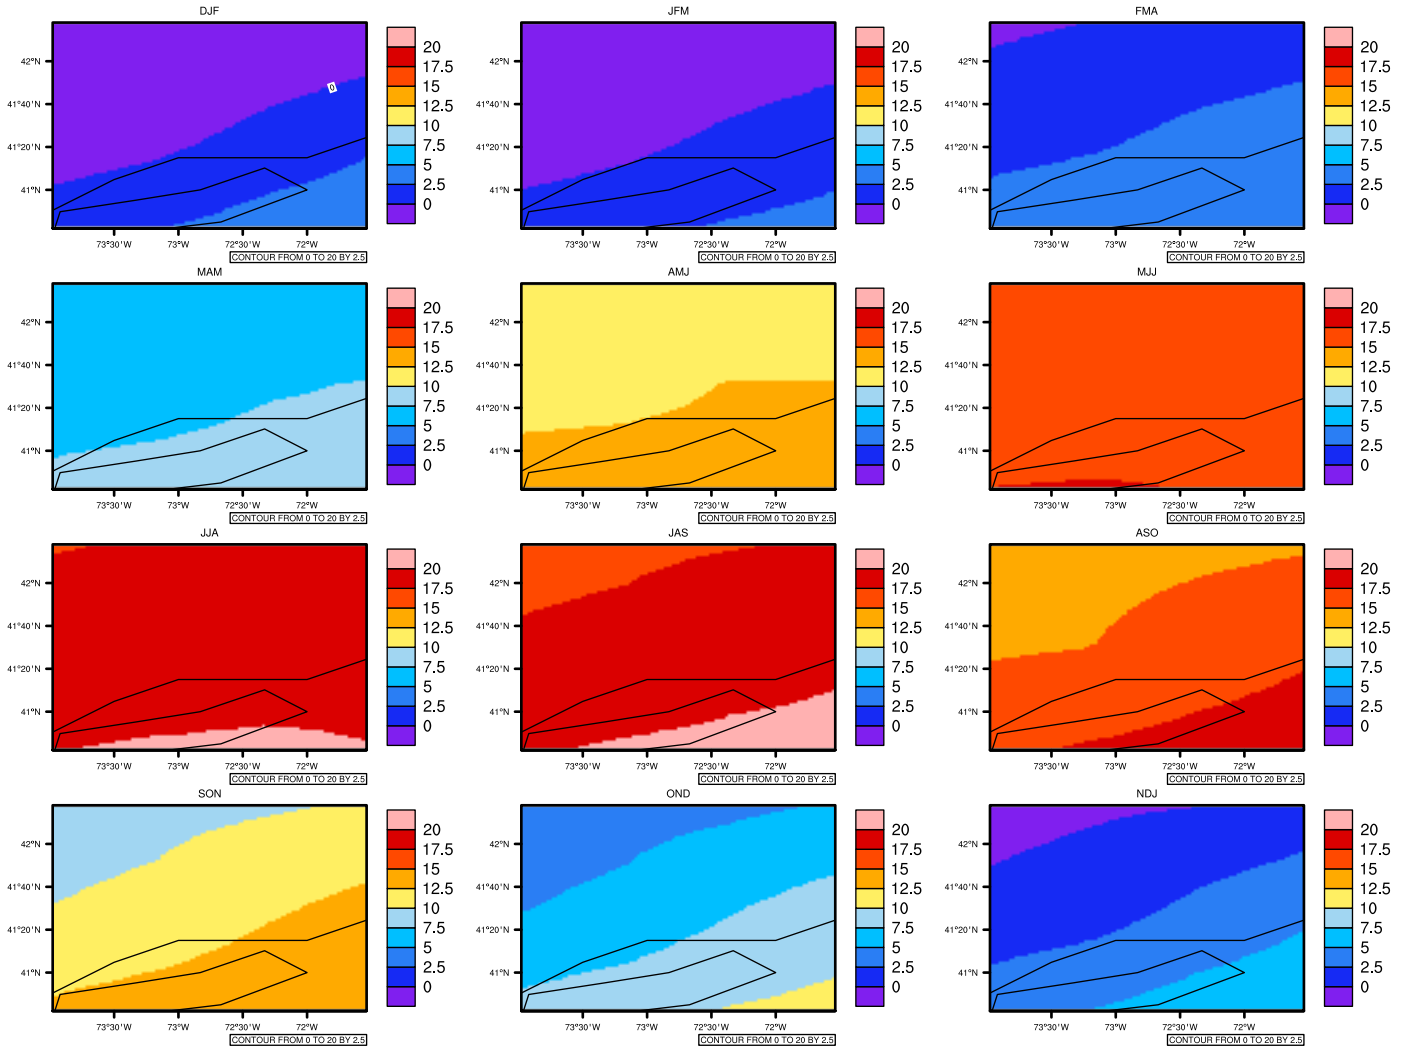

Seasonally tasmin (c) In 1975-2005 MIROC4h historical - Connecticut

AgriMetSoft (2020). Climate Maps. Available on: <https://agrimetsoft.com/maps>

[Order a new map on <https://agrimetsoft.com/order>

[You can request maps from any dataset from the AgriMetSoft Team.](#)