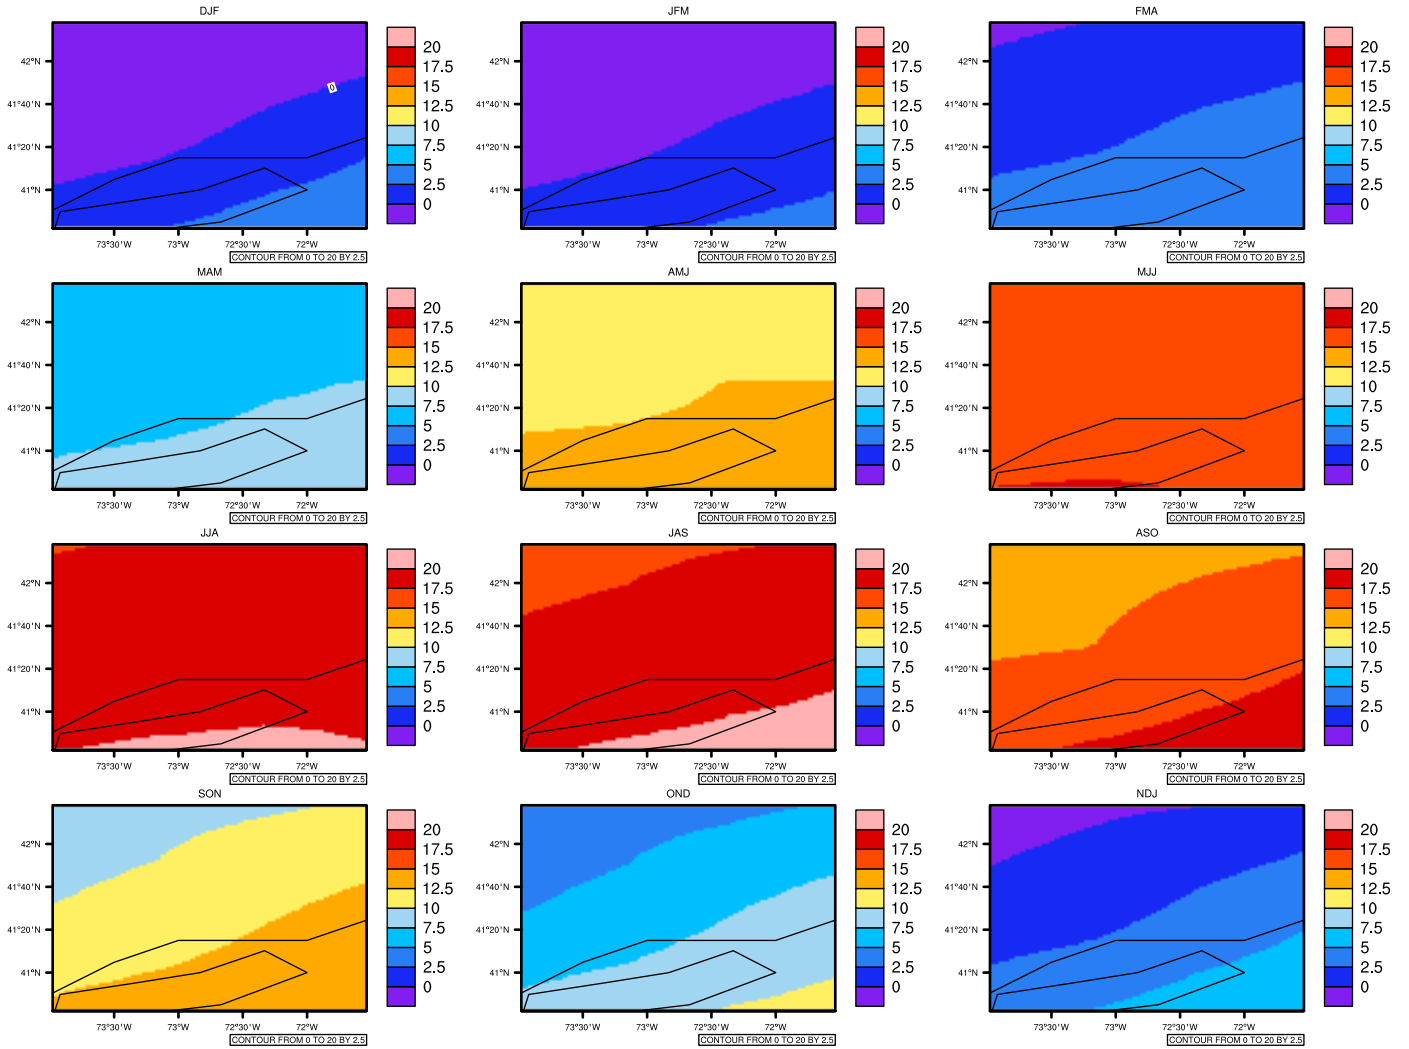

Seasonally tasmin (c) In 1975-2005 MIROC4h historical - Connecticut

AgriMetSoft (2020). Climate Maps. Available on: <https://agrimetsoft.com/maps>

[Order a new map on <https://agrimetsoft.com/order>