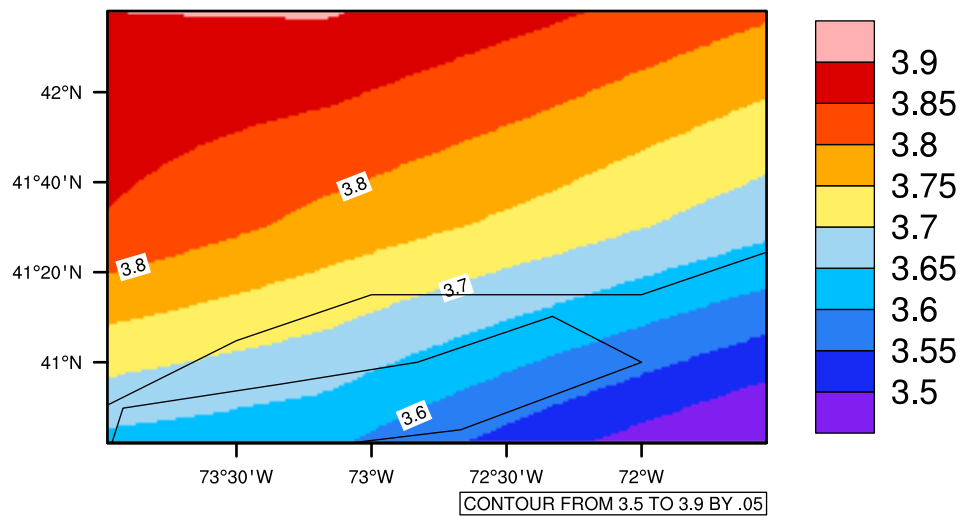

Yearly pr (mm/day) In 1975-2005 MIROC4h historical - Connecticut

[You can request maps from any dataset from the AgriMetSoft Team.](#)