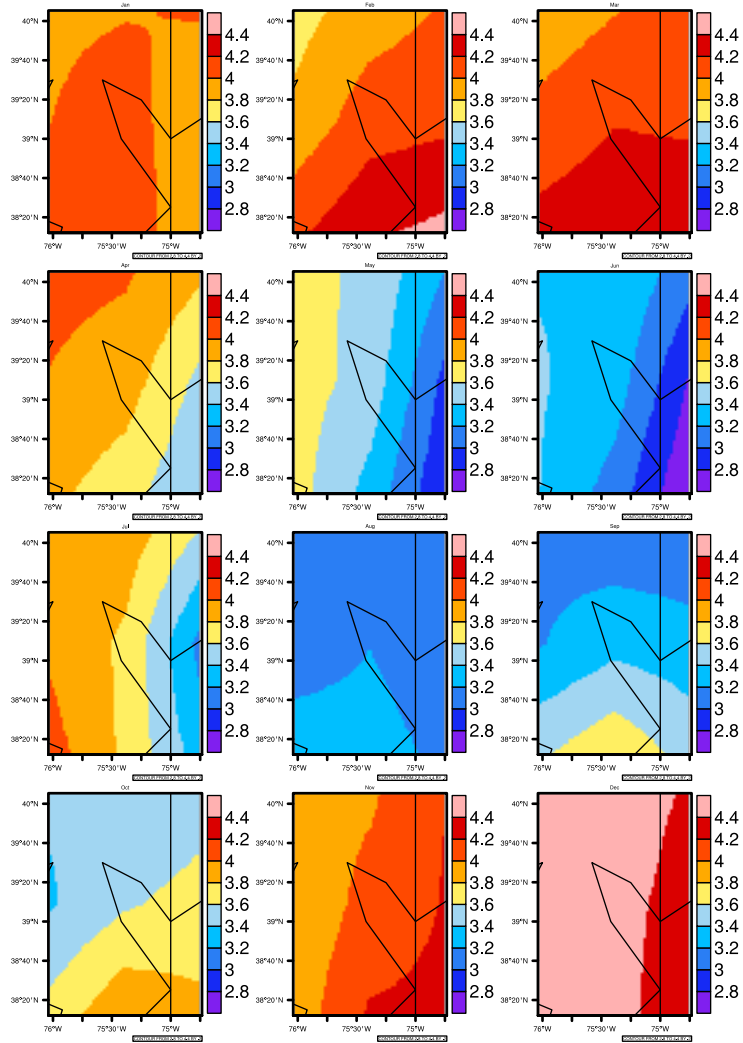

Monthly pr (mm/day) In 1975-2005 MIROC4h historical - Delaware

AgriMetSoft (2020). Climate Maps. Available on:
<https://agrimetsoft.com/maps>

[Order a new map on <https://agrimetsoft.com/order>