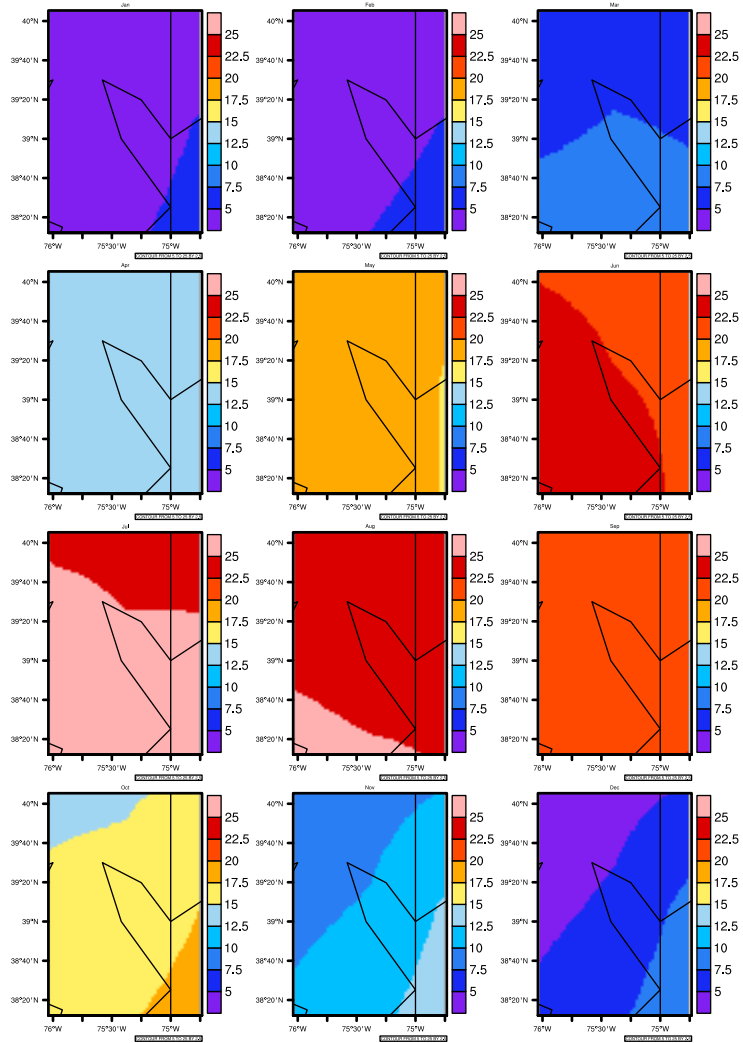

Monthly tas (c) In 1975-2005 MIROC4h historical - Delaware

AgriMetSoft (2020), Climate Maps. Available on:
<https://agrimetsoft.com/maps>

[Order a new map on <https://agrimetsoft.com/order>

[You can request maps from any dataset from the AgriMetSoft Team.](#)