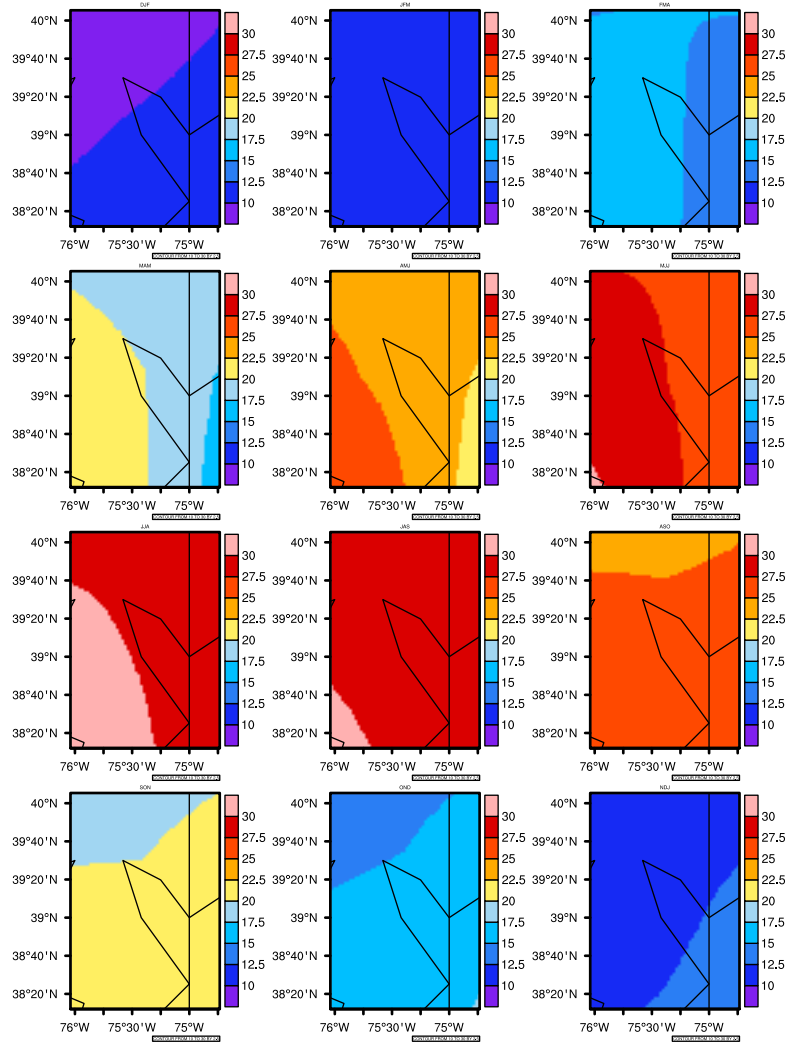

Seasonally tasmax (c) In 2020-2029 MIROC4h RCP45 - Delaware

AgriMetSoft (2020). Climate Maps. Available on:
<https://agrimetsoft.com/maps>

Order a new map on <https://agrimetsoft.com/order>

[You can request maps from any dataset from the AgriMetSoft Team.](#)