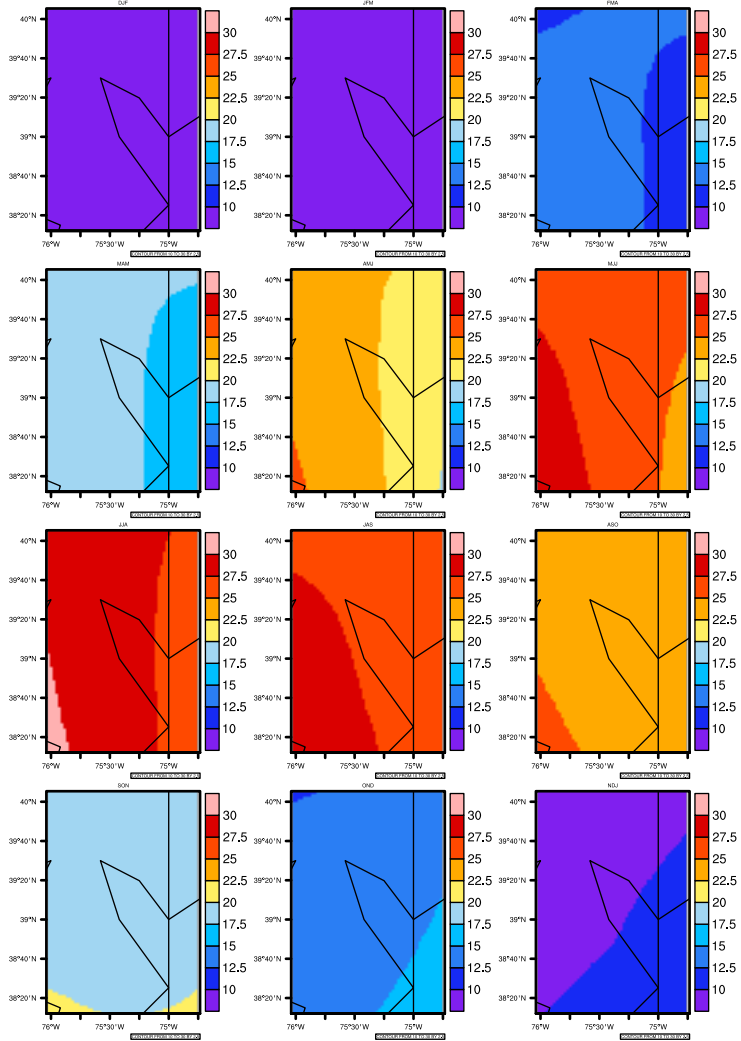

## Seasonally tasmax (c) In 1975-2005 MIROC4h historical - Delaware

AgriMetSoft (2020), Climate Maps. Available on:  
<https://agrimetsoft.com/maps>

|Order a new map on <https://agrimetsoft.com/order>

[You can request maps from any dataset from the AgriMetSoft Team.](#)