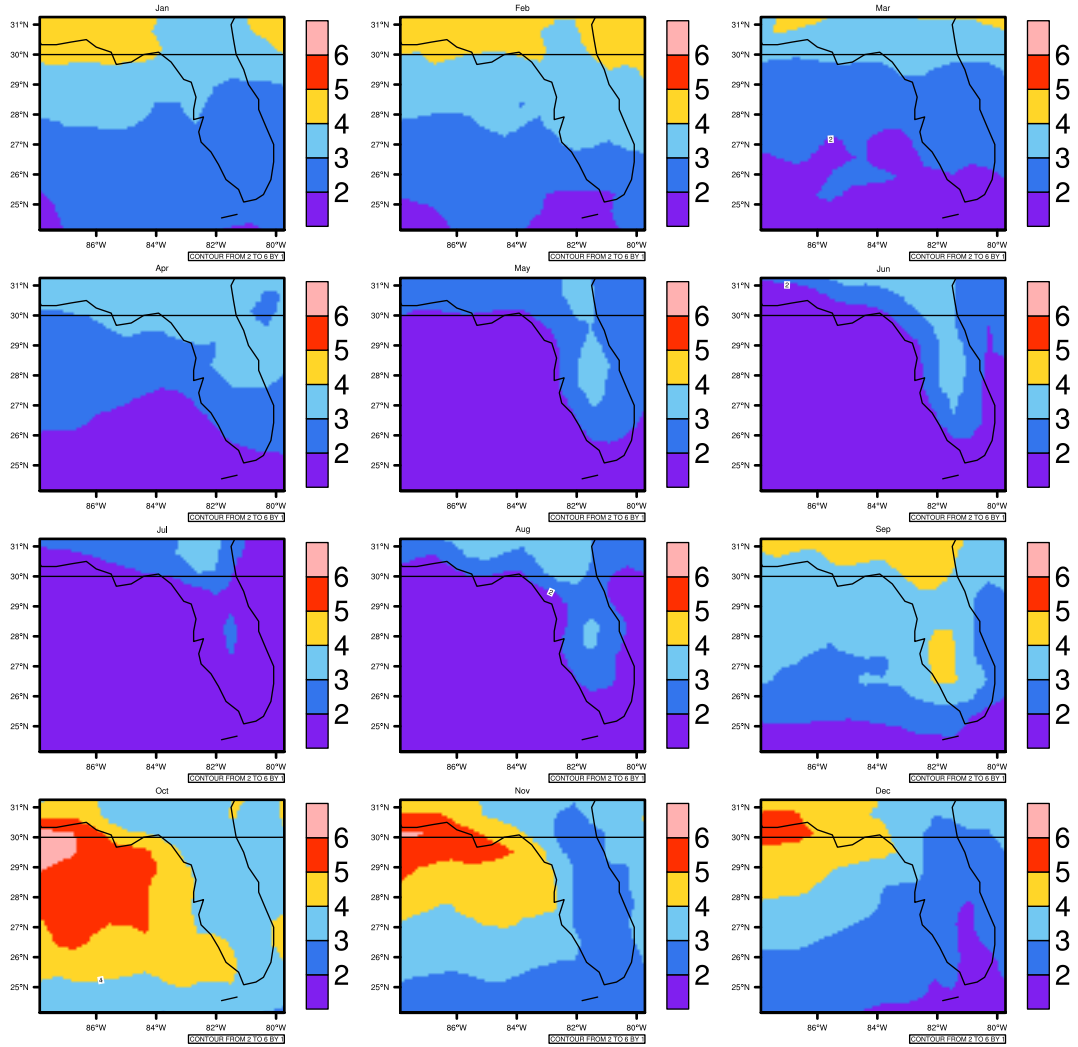

Monthly pr (mm/day) In 1975-2005 MIROC4h historical - Florida

AgriMetSoft (2020). Climate Maps. Available on:
<https://agrimetsoft.com/maps>

Order a new map on <https://agrimetsoft.com/order>