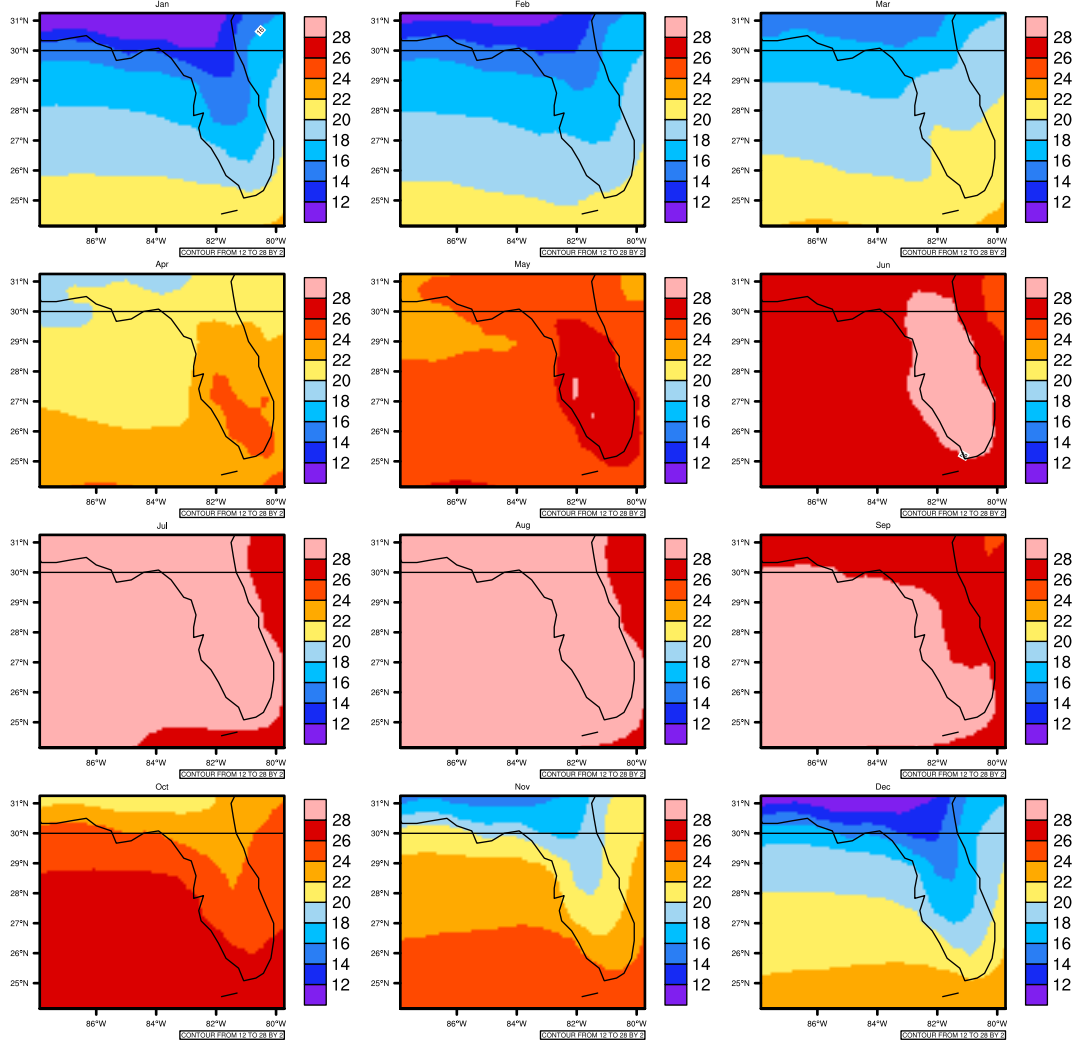

Monthly tas (c) In 1975-2005 MIROC4h historical - Florida

AgriMetSoft (2020). Climate Maps. Available on: <https://agrimetsoft.com/maps>

Order a new map on <https://agrimetsoft.com/order>

[You can request maps from any dataset from the AgriMetSoft Team.](#)