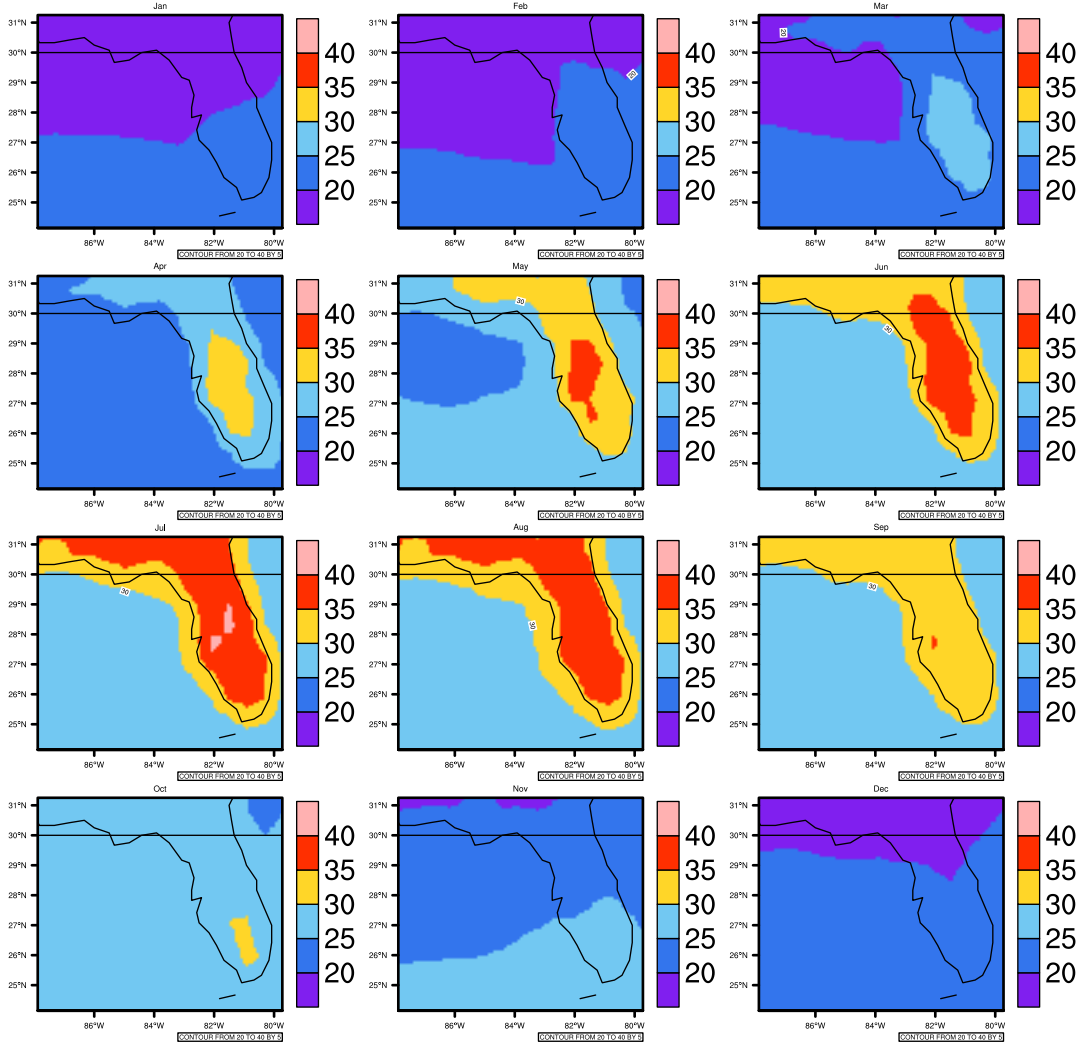

Monthly tasmax (c) In 1975-2005 MIROC4h historical - Florida

AgriMetSoft (2020). Climate Maps. Available on: <https://agrimetsoft.com/maps>

Order a new map on <https://agrimetsoft.com/order>

[You can request maps from any dataset from the AgriMetSoft Team.](#)