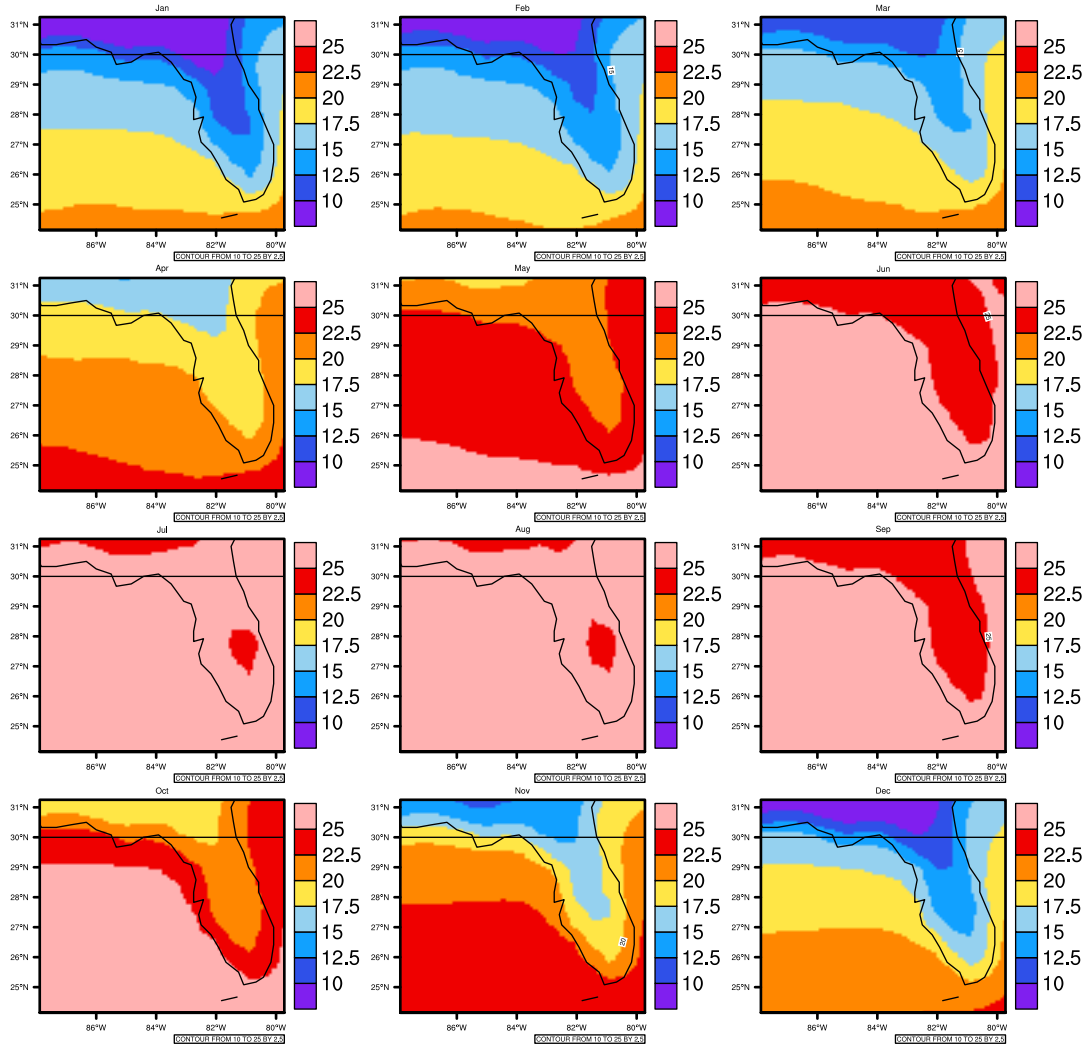

Monthly tasmin (c) In 1975-2005 MIROC4h historical - Florida

AgriMetSoft (2020). Climate Maps. Available on:
<https://agrimetsoft.com/maps>

Order a new map on <https://agrimetsoft.com/order>