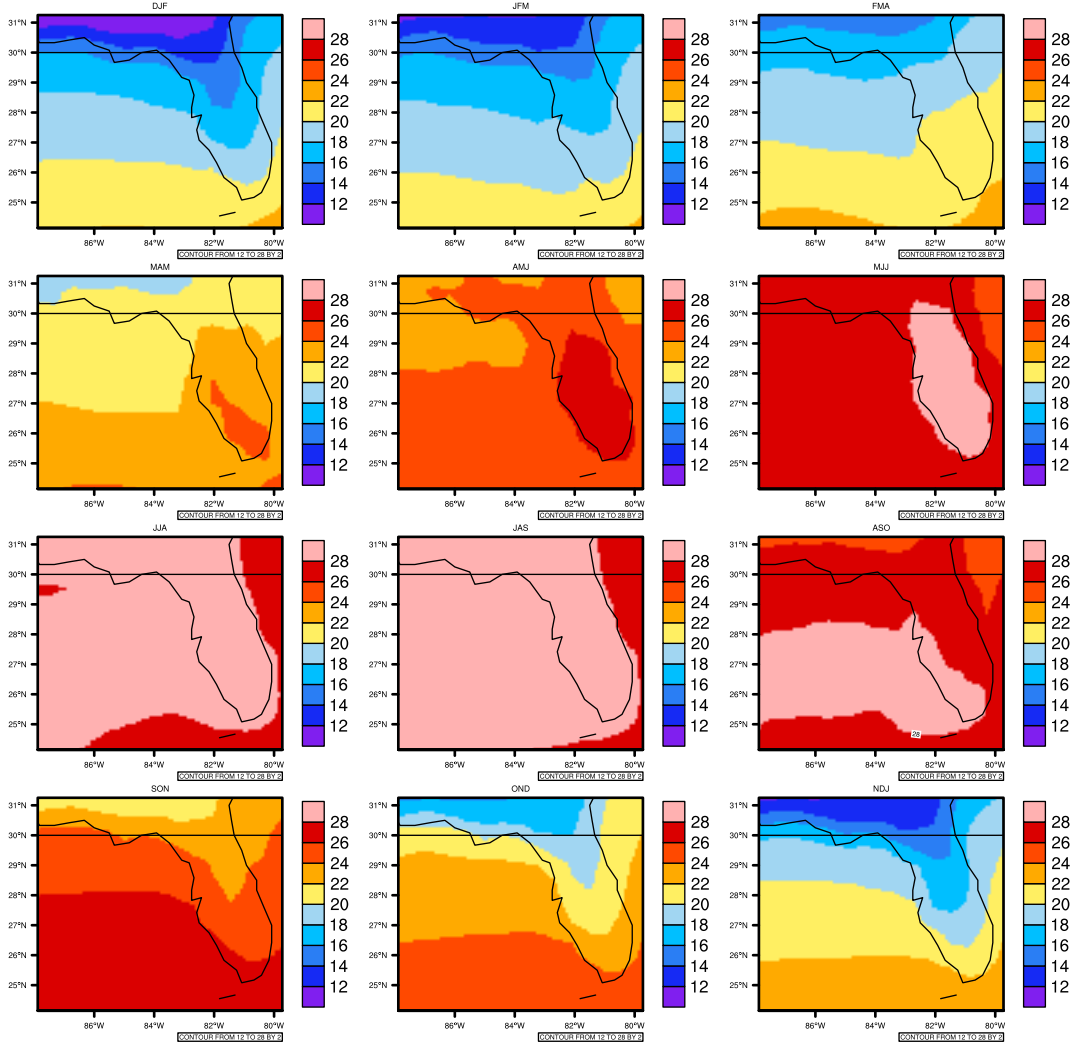

Seasonally tas (c) In 1975-2005 MIROC4h historical - Florida

AgriMetSoft (2020). Climate Maps. Available on:
<https://agrimetsoft.com/maps>

Order a new map on <https://agrimetsoft.com/order>

[You can request maps from any dataset from the AgriMetSoft Team.](#)