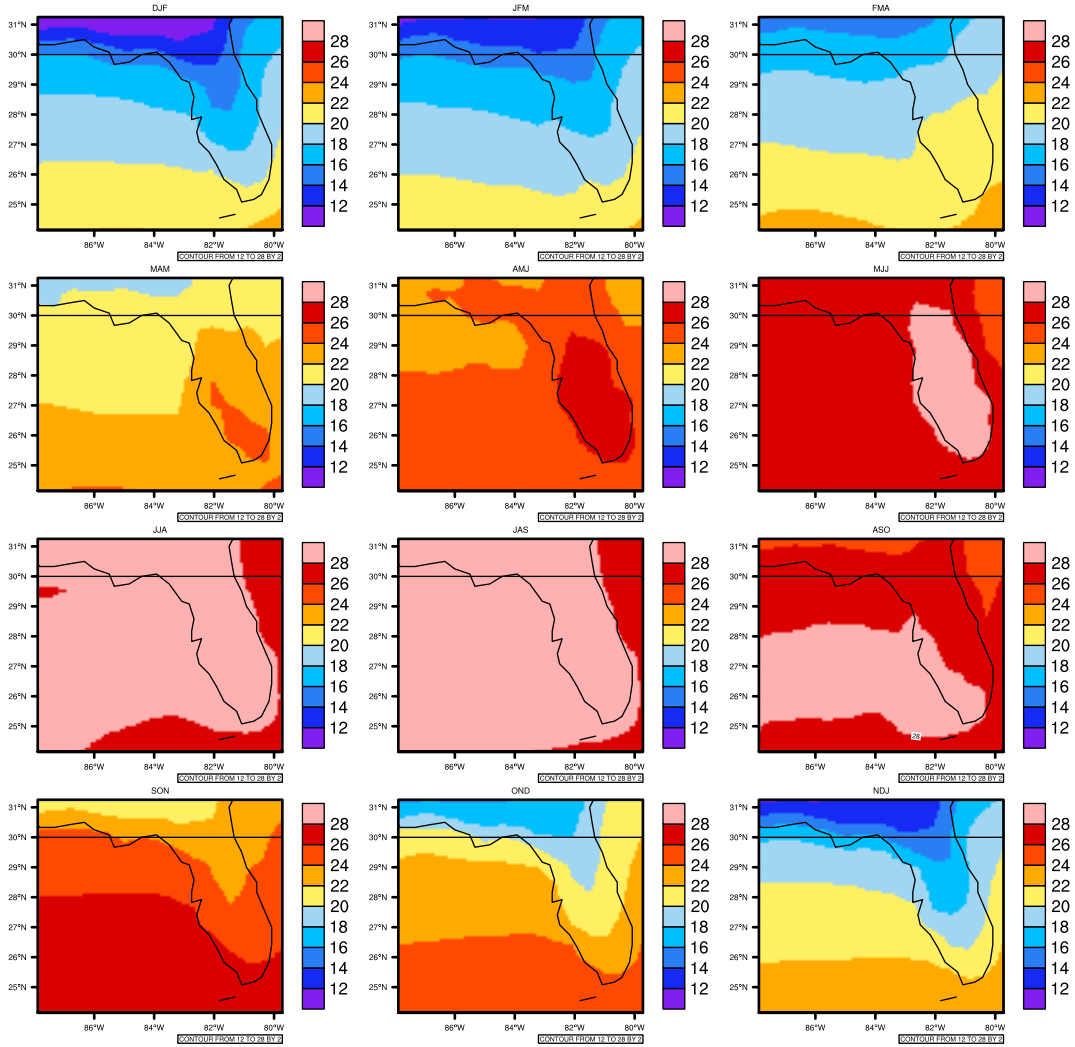

Seasonally tas (c) In 1975-2005 MIROC4h historical - Florida

AgriMetSoft (2020). Climate Maps. Available on:
<https://agrimetsoft.com/maps>

Order a new map on <https://agrimetsoft.com/order>