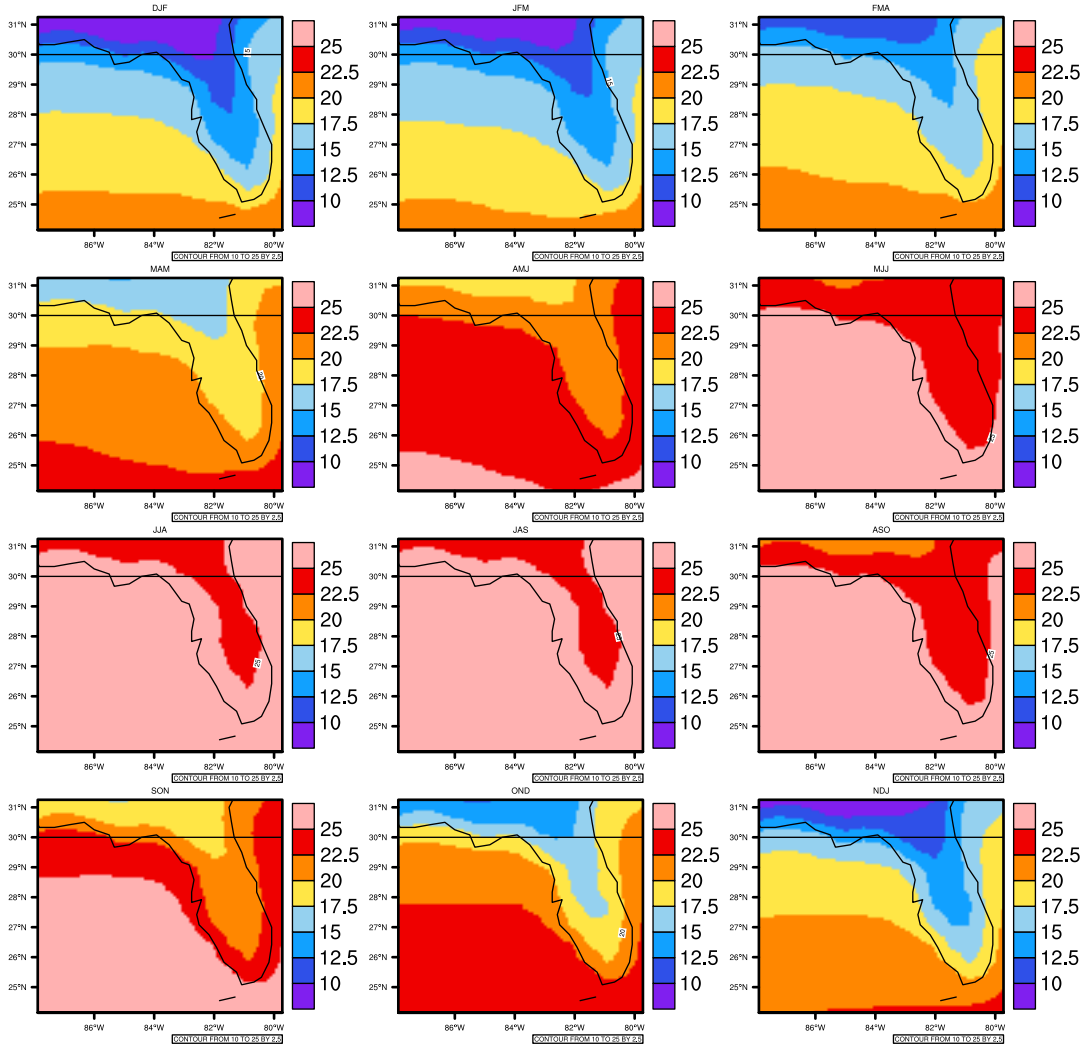

Seasonally tasmin (c) In 1975-2005 MIROC4h historical - Florida

AgriMetSoft (2020). Climate Maps. Available on: <https://agrimetsoft.com/maps>

Order a new map on <https://agrimetsoft.com/order>

[You can request maps from any dataset from the AgriMetSoft Team.](#)