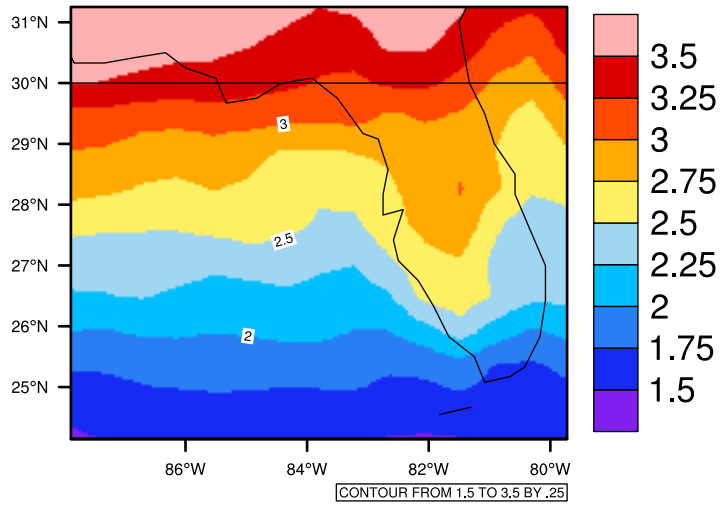

Yearly pr (mm/day) In 1975-2005 MIROC4h historical - Florida

[You can request maps from any dataset from the AgriMetSoft Team.](#)